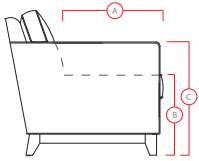

My Home, My Style, My Way™

DIMENSIONS SHOWN AS WIDTH X DEPTH X HEIGHT.
SPECIFICATIONS ARE CORRECT AT TIME OF PRINTING AND ARE SUBJECT TO CHANGE WITHOUT NOTICE.
LHF – LEFT HAND FACING RHF – RIGHT HAND FACING IA – INSIDE ARM TO INSIDE ARM

- A Seat Depth 22" / 56cm
- B Seat Height 23" / 58cm
- C Arm Height 27" / 69cm

Features

- > Back: premium elastic webbing
- > Seat: interwoven 100% elastic webbing
- > Back filled with blown fibre

For more information,
go to palliser.com