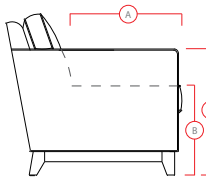

Printed in Canada 01/17

PALLISER®
My Home, My Style, My Way™

77717 JUNE

PALLISER®

My Home, My Style, My Way™

DIMENSIONS SHOWN AS WIDTH X DEPTH X HEIGHT.
 SPECIFICATIONS ARE CORRECT AT TIME OF PRINTING AND ARE SUBJECT TO CHANGE WITHOUT NOTICE.
LHF – LEFT HAND FACING **RHF** – RIGHT HAND FACING **IA** – INSIDE ARM TO INSIDE ARM

- A** Seat Depth 22" / 56cm
- B** Seat Height 18" / 46cm
- C** Arm Height 23.5" / 60cm

Features

- > Seat: Interwoven 100% elastic webbing
- > Back filled with blown fibre
- > Wood or metal foot option

For more information, go to palliser.com