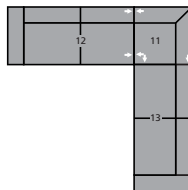

- A** Seat Depth 22" / 56cm
- B** Seat Height 18" / 46cm
- C** Arm Height 23.5" / 60cm

Features

- > Seat: Interwoven 100% elastic webbing
- > Back filled with blown fibre
- > Wood or metal foot option

For more information, go to palliser.com

01 Sofa
 78 x 38 x 34"
 198 x 97 x 86cm
 IA: 64" / 163cm

02 Chair
 38 x 38 x 34"
 97 x 97 x 86cm
 IA: 24" / 61cm

03 Loveseat
 62 x 38 x 34"
 157 x 97 x 86cm
 IA: 48" / 122cm

04 Ottoman
 26 x 26 x 19"
 66 x 66 x 48cm

11 Corner Square
 38 x 38 x 34"
 97 x 97 x 86cm

12 LHF Sofa
 71 x 38 x 34"
 180 x 97 x 86cm

13 RHF Sofa
 71 x 38 x 34"
 180 x 97 x 86cm

15 RHF Chaise
 39 x 63 x 34"
 99 x 160 x 86cm

16 LHF Chaise
 39 x 63 x 34"
 99 x 160 x 86cm

35 RHF Corner Chaise
 94 x 38 x 34"
 239 x 97 x 86cm

36 LHF Corner Chaise
 94 x 38 x 34"
 239 x 97 x 86cm

C0 – 12/11/13
 109 x 109"
 277 x 277cm

C8 – 12/15
 110 x 63"
 279 x 160cm

C9 – 12/35
 109 x 94"
 277 x 239cm