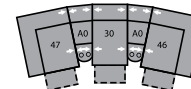

21 Sofabed, Double
88 x 39 x 39"
224 x 99 x 99cm
IA: 61" / 155cm

26 LHF Sofabed 54"
75 x 39 x 39"
191 x 99 x 99cm

27 RHF Sofabed 54"
75 x 39 x 39"
191 x 99 x 99cm

30 Armless Recliner
60 Power Armless Recliner
23 x 39 x 39"
58 x 99 x 99cm

46 RHF Recliner
66 RHF Power Recliner
36 x 39 x 39"
91 x 99 x 99cm

47 LHF Recliner
67 LHF Power Recliner
36 x 39 x 39"
91 x 99 x 99cm

A0 Storage Wedge 11°
17 x 39 x 36"
43 x 99 x 91cm

A1 Storage Wedge 45°
36 x 37 x 36"
91 x 94 x 91cm

A2 Storage Console
13 x 39 x 36"
33 x 99 x 91cm

MA
108 x 108"
274 x 274cm

MB
106 x 124"
269 x 315cm

MD
119 x 124"
302 x 315cm

ME
168 x 75"
427 x 191cm

MF
129 x 70"
328 x 178cm

MG
166 x 74"
422 x 188cm

MH
121 x 66"
307 x 168cm

Configurations measured in full recline.