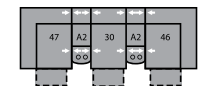

31 Power Wallhugger Recliner
35 Wallhugger Recliner
46 x 39 x 39"
117 x 99 x 99cm
IA: 22" / 56cm

32 Rocker Recliner
39 Power Rocker Recliner
46 x 39 x 39"
117 x 99 x 99cm
IA: 22" / 56cm

33 Swivel Rocker Recliner
46 x 39 x 40"
117 x 99 x 102cm
IA: 22" / 56cm

46 RHF Recliner
66 RHF Power Recliner
36 x 39 x 39"
91 x 99 x 99cm

47 LHF Recliner
67 LHF Power Recliner
36 x 39 x 39"
91 x 99 x 99cm

A0 Storage Wedge 11°
17 x 39 x 36"
43 x 99 x 91cm

A1 Storage Wedge 45°
36 x 37 x 36"
91 x 94 x 91cm

A2 Storage Console
13 x 39 x 36"
33 x 99 x 91cm

MA
108 x 108"
274 x 274cm

MB
106 x 124"
269 x 315cm

MD
119 x 124"
302 x 315cm

ME
168 x 75"
427 x 191cm

MF
129 x 70"
328 x 178cm

MG
166 x 74"
422 x 188cm

MH
121 x 66"
307 x 168cm

Configurations measured in full recline.