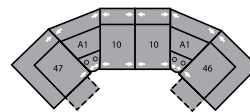

09 Corner Curve
47 x 47 x 39"
119 x 119 x 99cm

10 Armless Chair
23 x 39 x 39"
58 x 99 x 99cm

51 Sofa Recliner
61 Power Sofa Recliner
94 x 39 x 39"
239 x 99 x 99cm
IA: 68" / 173cm

53 Loveseat Recliner
63 Power Loveseat Recliner
72 x 39 x 39"
183 x 99 x 99cm
IA: 46" / 117cm

46 RHF Recliner
66 RHF Power Recliner
36 x 39 x 39"
91 x 99 x 99cm

47 LHF Recliner
67 LHF Power Recliner
36 x 39 x 39"
91 x 99 x 99cm

A0 Storage Wedge 11°
17 x 39 x 36"
43 x 99 x 91cm

A1 Storage Wedge 45°
36 x 37 x 36"
91 x 94 x 91cm

A2 Storage Console
13 x 39 x 36"
33 x 99 x 91cm

MA
108 x 108"
274 x 274cm

MB
106 x 124"
269 x 315cm

MD
119 x 124"
302 x 315cm

ME
168 x 75"
427 x 191cm

MF
129 x 70"
328 x 178cm

MG
166 x 74"
422 x 188cm

MH
121 x 66"
307 x 168cm

Configurations measured in full recline.