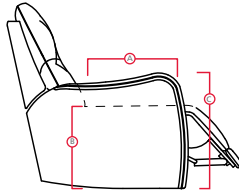

DIMENSIONS SHOWN AS WIDTH X DEPTH X HEIGHT.
SPECIFICATIONS ARE CORRECT AT TIME OF PRINTING AND ARE SUBJECT TO CHANGE WITHOUT NOTICE.
LHF – LEFT HAND FACING RHF – RIGHT HAND FACING IA – INSIDE ARM TO INSIDE ARM

- (A) Seat Depth 21" / 53cm
- (B) Seat Height 20" / 51cm
- (C) Arm Height 26" / 66cm

Features
 > Back: 11 or 12 gauge sinuous springs
 > Seat: 8 gauge sinuous wire springs
 > Back filled with blown fibre
 > Toggle power mechanism
For more information, go to palliser.com