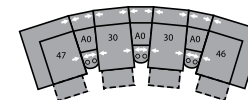

21 Sofabed, Double
88 x 39 x 39"
224 x 99 x 99cm
IA: 61" / 155cm

26 LHF Sofabed 54"
75 x 39 x 39"
191 x 99 x 99cm

27 RHF Sofabed 54"
75 x 39 x 39"
191 x 99 x 99cm

30 Armless Recliner
60 Power Armless Recliner
23 x 39 x 39"
58 x 99 x 99cm

46 RHF Recliner
66 RHF Power Recliner
36 x 39 x 39"
91 x 99 x 99cm

47 LHF Recliner
67 LHF Power Recliner
36 x 39 x 39"
91 x 99 x 99cm

A0 Storage Wedge 11°
17 x 39 x 36"
43 x 99 x 91cm

A1 Storage Wedge 45°
36 x 37 x 36"
91 x 94 x 91cm

A2 Storage Console
13 x 39 x 36"
33 x 99 x 91cm

MA
108 x 108"
274 x 274cm

MB
106 x 124"
269 x 315cm

MD
119 x 124"
302 x 315cm

ME
168 x 75"
427 x 191cm

MF
129 x 70"
328 x 178cm

MG
166 x 74"
422 x 188cm

MH
121 x 66"
307 x 168cm

Configurations measured in full recline.