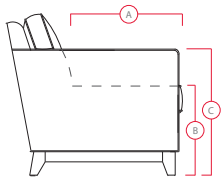

PALLISER[®]
My Home, My Style, My Way™

DIMENSIONS SHOWN AS WIDTH X DEPTH X HEIGHT.
SPECIFICATIONS ARE CORRECT AT TIME OF PRINTING AND ARE SUBJECT TO CHANGE WITHOUT NOTICE.
LHF – LEFT HAND FACING RHF – RIGHT HAND FACING IA – INSIDE ARM TO INSIDE ARM

- A Seat Depth 22.5" / 57cm
- B Seat Height 18" / 46cm
- C Arm Height 24.5" / 62cm

Features

- > Back: premium elastic webbing
- > Seat: interwoven 100% elastic webbing
- > Back filled with blown fibre

For more information,
go to palliser.com