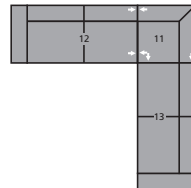

PALLISER[®]
My Home, My Style, My Way™

DIMENSIONS SHOWN AS WIDTH X DEPTH X HEIGHT.
SPECIFICATIONS ARE CORRECT AT TIME OF PRINTING AND ARE SUBJECT TO CHANGE WITHOUT NOTICE.
LHF – LEFT HAND FACING RHF – RIGHT HAND FACING IA – INSIDE ARM TO INSIDE ARM

- A Seat Depth 22.5" / 57cm
- B Seat Height 18" / 46cm
- C Arm Height 24.5" / 62cm

Features

- > Back: premium elastic webbing
- > Seat: interwoven 100% elastic webbing
- > Back filled with blown fibre

For more information,
go to palliser.com

01 Sofa
88 x 40 x 34"
224 x 102 x 86cm
IA: 78" / 198cm

02 Chair
40 x 40 x 34"
102 x 102 x 86cm
IA: 30" / 76cm

03 Loveseat
70 x 40 x 34"
178 x 102 x 86cm
IA: 60" / 152cm

04 Ottoman
43 x 29 x 18"
109 x 74 x 46cm

10 Armless Chair
39 x 40 x 34"
99 x 102 x 86cm

11 Corner Square
39 x 39 x 34"
99 x 99 x 86cm

12 LHF Sofa
84 x 40 x 34"
213 x 102 x 86cm

13 RHF Sofa
84 x 40 x 34"
213 x 102 x 86cm

C0 – 12/11/13
123 x 123"
312 x 312cm