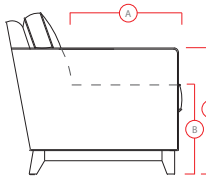

PALLISER[®]
My Home, My Style, My Way[™]

77638 / 70638 REMINGTON

PALLISER[®]
My Home, My Style, My Way™

DIMENSIONS SHOWN AS WIDTH X DEPTH X HEIGHT.
SPECIFICATIONS ARE CORRECT AT TIME OF PRINTING AND ARE SUBJECT TO CHANGE WITHOUT NOTICE.
LHF – LEFT HAND FACING RHF – RIGHT HAND FACING IA – INSIDE ARM TO INSIDE ARM

- A Seat Depth 22" / 56cm
- B Seat Height 19" / 48cm
- C Arm Height 22" / 56cm

Features

- > Seat: Interwoven 100% elastic webbing
- > Back filled with blown fibre
- > Wood or metal foot option

For more information, go to palliser.com