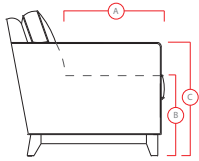

77594 / 70594 SIRUS

PALLISER®

My Home, My Style, My Way™

DIMENSIONS SHOWN AS WIDTH X DEPTH X HEIGHT.
SPECIFICATIONS ARE CORRECT AT TIME OF PRINTING AND ARE SUBJECT TO CHANGE WITHOUT NOTICE.
LHF – LEFT HAND FACING RHF – RIGHT HAND FACING IA – INSIDE ARM TO INSIDE ARM

- A Seat Depth 21" / 53cm
- B Seat Height 20" / 51cm
- C Arm Height 24" / 61cm

Features

- > Back: 11 or 12 gauge sinuous springs
- > Seat: 8 gauge sinuous wire springs

For more information,
go to palliser.com