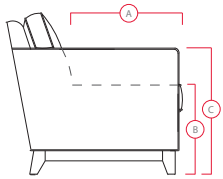

PALLISER®

My Home, My Style, My Way™

DIMENSIONS SHOWN AS WIDTH X DEPTH X HEIGHT.
SPECIFICATIONS ARE CORRECT AT TIME OF PRINTING AND ARE SUBJECT TO CHANGE WITHOUT NOTICE.
LHF – LEFT HAND FACING RHF – RIGHT HAND FACING IA – INSIDE ARM TO INSIDE ARM

Features

- > Back: 11 or 12 gauge sinuous springs
- > Seat: 8 gauge sinuous wire springs

For more information,
go to palliser.com

- A** Seat Depth 20" / 51cm
- B** Seat Height 21" / 53cm
- C** Arm Height 26.5" / 67cm