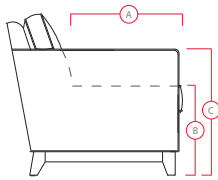

PALLISER
My Home, My Style, My Way™

DIMENSIONS SHOWN AS WIDTH X DEPTH X HEIGHT.
SPECIFICATIONS ARE CORRECT AT TIME OF PRINTING AND ARE SUBJECT TO CHANGE WITHOUT NOTICE.
LHF – LEFT HAND FACING RHF – RIGHT HAND FACING IA – INSIDE ARM TO INSIDE ARM

Features

- > Back: premium elastic webbing
- > Seat: interwoven 100% elastic webbing
- > Back filled with blown fibre

For more information,
go to palliser.com

- A Seat Depth 23" / 58cm
- B Seat Height 16" / 41cm
- C Arm Height 23" / 58cm