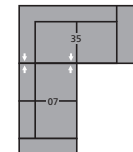

PALLISER
My Home, My Style, My Way™

DIMENSIONS SHOWN AS WIDTH X DEPTH X HEIGHT.
SPECIFICATIONS ARE CORRECT AT TIME OF PRINTING AND ARE SUBJECT TO CHANGE WITHOUT NOTICE.
LHF – LEFT HAND FACING RHF – RIGHT HAND FACING IA – INSIDE ARM TO INSIDE ARM

01 Sofa
98 x 40 x 32"
249 x 102 x 81cm
IA: 65" / 165cm

03 Loveseat
75 x 40 x 32"
191 x 102 x 81cm
IA: 42" / 107cm

04 Ottoman
39 x 39 x 15"
99 x 99 x 38cm

07 LHF Loveseat
62 x 40 x 32"
157 x 102 x 81cm

08 RHF Loveseat
62 x 40 x 32"
157 x 102 x 81cm

11 Corner Square
40 x 40 x 32"
102 x 102 x 81cm

12 LHF sofa
86 x 40 x 32"
218 x 102 x 81cm

13 RHF sofa
86 x 40 x 32"
218 x 102 x 81cm

35 RHF Corner Chaise
88 x 40 x 32"
224 x 102 x 81cm

36 LHF Corner Chaise
88 x 40 x 32"
224 x 102 x 81cm

95 Chair & 1/2
55 x 40 x 32"
140 x 102 x 81cm
IA: 22" / 56cm

C0 – 12/11/13
126 x 126"
320 x 320cm

C9 – 12/35
126 x 88"
320 x 224cm

CB – 07/11/08
102 x 102"
259 x 259cm

CE – 07/35
88 x 102"
224 x 259cm