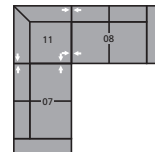

PALLISER
My Home, My Style, My Way™

DIMENSIONS SHOWN AS WIDTH X DEPTH X HEIGHT.
SPECIFICATIONS ARE CORRECT AT TIME OF PRINTING AND ARE SUBJECT TO CHANGE WITHOUT NOTICE.
LHF – LEFT HAND FACING RHF – RIGHT HAND FACING IA – INSIDE ARM TO INSIDE ARM

01 Sofa
98 x 40 x 32"
249 x 102 x 81cm
IA: 65" / 165cm

03 Loveseat
75 x 40 x 32"
191 x 102 x 81cm
IA: 42" / 107cm

04 Ottoman
39 x 39 x 15"
99 x 99 x 38cm

07 LHF Loveseat
62 x 40 x 32"
157 x 102 x 81cm

08 RHF Loveseat
62 x 40 x 32"
157 x 102 x 81cm

11 Corner Square
40 x 40 x 32"
102 x 102 x 81cm

12 LHF sofa
86 x 40 x 32"
218 x 102 x 81cm

13 RHF sofa
86 x 40 x 32"
218 x 102 x 81cm

35 RHF Corner Chaise
88 x 40 x 32"
224 x 102 x 81cm

36 LHF Corner Chaise
88 x 40 x 32"
224 x 102 x 81cm

95 Chair & 1/2
55 x 40 x 32"
140 x 102 x 81cm
IA: 22" / 56cm

C0 – 12/11/13
126 x 126"
320 x 320cm

C9 – 12/35
126 x 88"
320 x 224cm

CB – 07/11/08
102 x 102"
259 x 259cm

CE – 07/35
88 x 102"
224 x 259cm