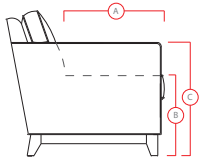

My Home, My Style, My Way™

DIMENSIONS SHOWN AS WIDTH X DEPTH X HEIGHT.
SPECIFICATIONS ARE CORRECT AT TIME OF PRINTING AND ARE SUBJECT TO CHANGE WITHOUT NOTICE.
LHF – LEFT HAND FACING RHF – RIGHT HAND FACING IA – INSIDE ARM TO INSIDE ARM

- A Seat Depth 22" / 56cm
- B Seat Height 18" / 46cm
- C Arm Height 23" / 58cm

Features

- > Back: Premium elastic webbing
- > Seat: Interwoven 100% elastic webbing
- > Back filled with blown fibre

For more information,
go to palliser.com