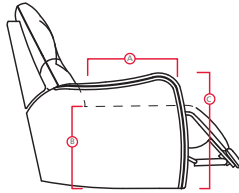

PALLISER®

My Home, My Style, My Way™

DIMENSIONS SHOWN AS WIDTH X DEPTH X HEIGHT.
SPECIFICATIONS ARE CORRECT AT TIME OF PRINTING AND ARE SUBJECT TO CHANGE WITHOUT NOTICE.
LHF – LEFT HAND FACING RHF – RIGHT HAND FACING IA – INSIDE ARM TO INSIDE ARM

- A Seat Depth 20.5" / 52cm
- B Seat Height 19.5" / 50cm
- C Arm Height 23.5" / 60cm

Features

- > Back: Premium elastic webbing
- > Seat: 8 gauge sinuous wire springs
- > High resilience seat form
- > Back filled with blown fibre
- > Chaise styling

For more information,
go to palliser.com

51 Sofa Recliner
61 Power Sofa Recliner
84 x 40 x 40"
213 x 102 x 102cm
IA: 68" / 173cm

53 Loveseat Recliner
63 Power Loveseat Recliner
61 x 40 x 40"
155 x 102 x 102cm
IA: 44" / 112cm