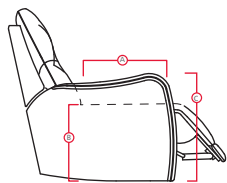

DIMENSIONS SHOWN AS WIDTH X DEPTH X HEIGHT.
SPECIFICATIONS ARE CORRECT AT TIME OF PRINTING AND ARE SUBJECT TO CHANGE WITHOUT NOTICE.
LHF – LEFT HAND FACING RHF – RIGHT HAND FACING IA – INSIDE ARM TO INSIDE ARM

Features

- > Back: Premium elastic webbing
- > Seat: 8 gauge sinuous wire springs
- > High resilience seat foam
- > Chaise styling

For more information, go to palliser.com

42 Zero Gravity Chair
34 x 40 x 45"
86 x 102 x 114cm
IA: 20" / 51cm

- A Seat Depth 21" / 53cm
- B Seat Height 18.75" / 48cm
- C Arm Height 24.5" / 62cm