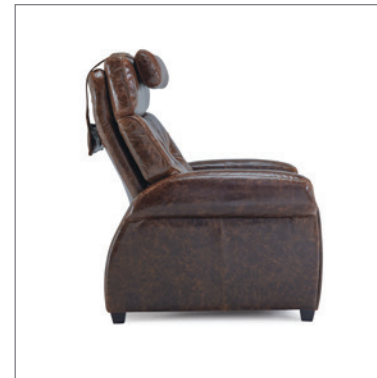

recliners

by Palliser®

41090 – ZG6
ZERO GRAVITY

Printed in Canada 02/17

PALLISER®
My Home, My Style, My Way™

41090 – ZG6

PALLISER[®]

My Home, My Style, My Way™

DIMENSIONS SHOWN AS WIDTH X DEPTH X HEIGHT.
SPECIFICATIONS ARE CORRECT AT TIME OF PRINTING AND ARE SUBJECT TO CHANGE WITHOUT NOTICE.
LHF – LEFT HAND FACING RHF – RIGHT HAND FACING IA – INSIDE ARM TO INSIDE ARM

Features

- > Back: Premium elastic webbing
- > Seat: 8 gauge sinuous wire springs
- > High resilience seat foam
- > Chaise styling

For more information, go to palliser.com

42 Zero Gravity Chair
34 x 40 x 45"
86 x 102 x 114cm
IA: 20" / 51cm

- A Seat Depth 21" / 53cm
- B Seat Height 18.75" / 48cm
- C Arm Height 24.5" / 62cm