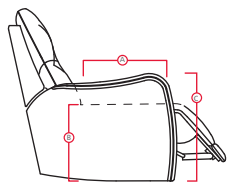

41089 – ZG5

DIMENSIONS SHOWN AS WIDTH X DEPTH X HEIGHT.
SPECIFICATIONS ARE CORRECT AT TIME OF PRINTING AND ARE SUBJECT TO CHANGE WITHOUT NOTICE.
LHF – LEFT HAND FACING   RHF – RIGHT HAND FACING   IA – INSIDE ARM TO INSIDE ARM

PALLISER®

My Home, My Style, My Way™

Features

- > Back: Premium elastic webbing
- > Seat: 8 gauge sinuous wire springs
- > High resilience seat foam
- > Chaise styling

For more information, go to palliser.com

42 Zero Gravity Chair
33 x 41 x 45"
84 x 104 x 114cm
IA: 22" / 56cm

- A Seat Depth 21" / 53cm
- B Seat Height 18.75" / 48cm
- C Arm Height 25.5" / 65cm