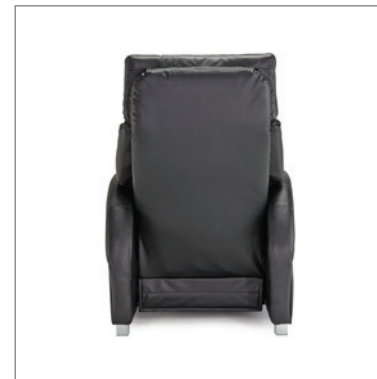

recliners

by Palliser®

41089 – ZG5
ZERO GRAVITY

Printed in Canada 02/17

PALLISER®
My Home, My Style, My Way™

41089 – ZG5

DIMENSIONS SHOWN AS WIDTH X DEPTH X HEIGHT.
SPECIFICATIONS ARE CORRECT AT TIME OF PRINTING AND ARE SUBJECT TO CHANGE WITHOUT NOTICE.
LHF – LEFT HAND FACING RHF – RIGHT HAND FACING IA – INSIDE ARM TO INSIDE ARM

PALLISER®

My Home, My Style, My Way™

Features

- > Back: Premium elastic webbing
- > Seat: 8 gauge sinuous wire springs
- > High resilience seat foam
- > Chaise styling

For more information, go to palliser.com

42 Zero Gravity Chair
33 x 41 x 45"
84 x 104 x 114cm
IA: 22" / 56cm

- A Seat Depth 21" / 53cm
- B Seat Height 18.75" / 48cm
- C Arm Height 25.5" / 65cm