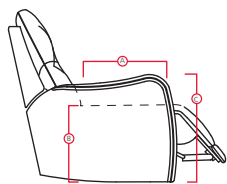

DIMENSIONS SHOWN AS WIDTH X DEPTH X HEIGHT.
SPECIFICATIONS ARE CORRECT AT TIME OF PRINTING AND ARE SUBJECT TO CHANGE WITHOUT NOTICE.
LHF – LEFT HAND FACING RHF – RIGHT HAND FACING IA – INSIDE ARM TO INSIDE ARM

Features

- > Back: Premium elastic webbing
- > Seat: 8 gauge sinuous wire springs
- > High resilience seat foam
- > Chaise styling

For more information, go to palliser.com

42 Zero Gravity Chair
33 x 40 x 45"
84 x 102 x 114cm
IA: 21" / 53cm

- A Seat Depth 19.5" / 50cm
- B Seat Height 18.75" / 48cm
- C Arm Height 26" / 66cm