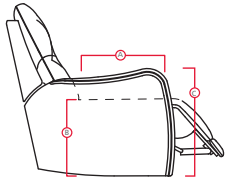

# Recliners

38 Power Swivel Glider Recliner

Touch power control

MY COMFORT™

42211 / 47211 YELLOWSTONE II

Printed in Canada 06/15

**PALLISER**®  
My Home, My Style, My Way™

## 42211 / 47211 YELLOWSTONE II

**PALLISER**<sup>®</sup>

My Home, My Style, My Way™

DIMENSIONS SHOWN AS WIDTH X DEPTH X HEIGHT.  
SPECIFICATIONS ARE CORRECT AT TIME OF PRINTING AND ARE SUBJECT TO CHANGE WITHOUT NOTICE.  
LHF – LEFT HAND FACING    RHF – RIGHT HAND FACING    IA – INSIDE ARM TO INSIDE ARM

- A Seat Depth 21" / 53cm
- B Seat Height 17.5" / 44cm
- C Arm Height 24" / 61cm

### Features

- > Back: premium elastic webbing
- > Seat: Interwoven 100% elastic webbing

For more information,  
go to [palliser.com](http://palliser.com)

31 Power Wallhugger  
Recliner  
33 x 37 x 40"  
84 x 94 x 102cm  
IA: 21" / 53cm