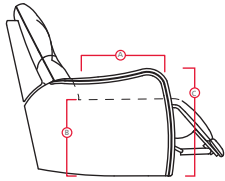

Recliners

38 Power Swivel Glider Recliner

Touch power control

MY COMFORT™

42211 / 47211 YELLOWSTONE II

Printed in Canada 06/15

PALLISER®
My Home, My Style, My Way™

42211 / 47211 YELLOWSTONE II

PALLISER[®]

My Home, My Style, My Way™

DIMENSIONS SHOWN AS WIDTH X DEPTH X HEIGHT.
SPECIFICATIONS ARE CORRECT AT TIME OF PRINTING AND ARE SUBJECT TO CHANGE WITHOUT NOTICE.
LHF – LEFT HAND FACING RHF – RIGHT HAND FACING IA – INSIDE ARM TO INSIDE ARM

- A Seat Depth 21" / 53cm
- B Seat Height 17.5" / 44cm
- C Arm Height 24" / 61cm

Features

- > Back: premium elastic webbing
- > Seat: Interwoven 100% elastic webbing

For more information,
go to palliser.com

38 Power Swivel Glider
Recliner
33 x 37 x 40"
84 x 94 x 102cm
IA: 21" / 53cm