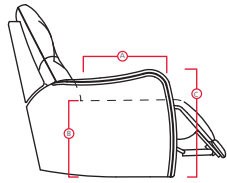

Recliners

32 Rocker Recliner

43012 / 48012 YATES

Printed in Canada 04/16

PALLISER[®]
My Home, My Style, My Way™

43012 / 48012 YATES

DIMENSIONS SHOWN AS WIDTH X DEPTH X HEIGHT.
SPECIFICATIONS ARE CORRECT AT TIME OF PRINTING AND ARE SUBJECT TO CHANGE WITHOUT NOTICE.
LHF – LEFT HAND FACING RHF – RIGHT HAND FACING IA – INSIDE ARM TO INSIDE ARM

- A Seat Depth 23" / 58cm
- B Seat Height 20" / 51cm
- C Arm Height 25" / 64cm

Features

- > Back: 11 or 12 gauge sinuous springs
- > Seat: 8 gauge sinuous wire springs
- > Back filled with blown fibre
- > Chaise styling
- > Outside handle mechanism
- > Toggle power mechanism

35 Wallhugger Recliner
32 x 40 x 41"
81 x 102 x 104cm
IA: 21" / 53cm

36 Power Lift Recliner
32 x 40 x 41"
81 x 102 x 104cm
IA: 21" / 53cm

39 Power Rocker Recliner
32 x 40 x 41"
81 x 102 x 104cm
IA: 21" / 53cm