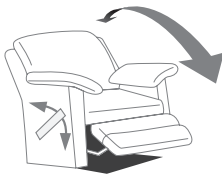

- A Seat Depth 23" / 58cm
- B Seat Height 20" / 51cm
- C Arm Height 25" / 64cm

Features

- > Back: 11 or 12 gauge sinuous springs
- > Seat: 8 gauge sinuous wire springs
- > Back filled with blown fibre
- > Chaise styling
- > Outside handle mechanism
- > Toggle power mechanism

35 Wallhugger Recliner
32 x 40 x 41"
81 x 102 x 104cm
IA: 21" / 53cm

36 Power Lift Recliner
32 x 40 x 41"
81 x 102 x 104cm
IA: 21" / 53cm

39 Power Rocker Recliner
32 x 40 x 41"
81 x 102 x 104cm
IA: 21" / 53cm

71 Layflat Power Recliner
32 x 40 x 41"
81 x 102 x 104cm
IA: 21" / 53cm

RECLINER OPTIONS

31 Power Wallhugger Recliner

32 Rocker Recliner

33 Swivel Rocker Recliner

35 Wallhugger Recliner

36 Power Lift Recliner