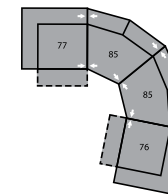

56 RHF Chaise
42 x 64 x 39"
107 x 163 x 99cm

57 LHF Chaise
42 x 64 x 39"
107 x 163 x 99cm

70 Armless Wide Chair
31 x 39 x 39"
79 x 99 x 99cm

72 Armless Wide Recliner
2P Power Armless Wide Recliner
31 x 39 x 39"
79 x 99 x 99cm

76 RHF Wide Recliner
6P RHF Wide Power Recliner
42 x 39 x 39"
107 x 99 x 99cm

77 LHF Wide Recliner
7P LHF Wide Power Recliner
42 x 39 x 39"
107 x 99 x 99cm

21 Sofabed, Double
82 x 39 x 39"
208 x 99 x 99cm
IA: 57" / 145cm

83 Wedge Seat 22°
27 x 39 x 39"
69 x 99 x 99cm

85 Wedge Seat 45°
54 x 39 x 39"
137 x 99 x 99cm

A4 Storage Wedge 22°
27 x 36 x 36"
69 x 91 x 91cm

NA
107 x 46"
272 x 117cm

NB
107 x 47"
272 x 119cm

NC
127 x 58"
323 x 147cm

ND
153 x 77"
389 x 196cm

Configurations measured in full recline.