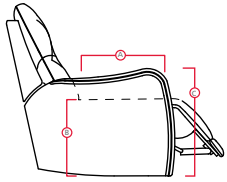

recliners

by Palliser®

42504 WILLIAMSON

Printed in Canada 01/17

PALLISER®
My Home, My Style, My Way™

42504 WILLIAMSON

DIMENSIONS SHOWN AS WIDTH X DEPTH X HEIGHT.
SPECIFICATIONS ARE CORRECT AT TIME OF PRINTING AND ARE SUBJECT TO CHANGE WITHOUT NOTICE.
LHF – LEFT HAND FACING RHF – RIGHT HAND FACING IA – INSIDE ARM TO INSIDE ARM

PALLISER[®]
My Home, My Style, My Way™

- A Seat Depth 21" / 53cm
- B Seat Height 20" / 51cm
- C Arm Height 24" / 61cm

Features

- > Back: Premium elastic webbing
- > Seat: Interwoven 100% elastic webbing
- > High resilience seat foam for superior durability and comfort

For more information, go to palliser.com

69 Pressback Recliner
30 x 36 x 41"
76 x 91 x 104cm
IA: 20" / 51cm

79 Power Pressback Recliner
30 x 36 x 41"
76 x 91 x 104cm
IA: 20" / 51cm