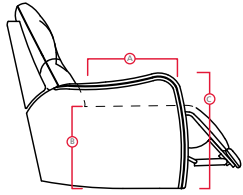

Innovations

7P LHF Wide Power Recliner / 70 Armless Wide Chair / 09 Corner Curve /
70 Armless Wide Chair / 56 RHF Chaise

31 Power Wallhugger Recliner

63 Power Loveseat Recliner

5P Power Sofa Recliner 2/2

41121 WESTPOINT

Printed in Canada 11/16

PALLISER[®]
My Home, My Style, My Way™

41121 WESTPOINT

DIMENSIONS SHOWN AS WIDTH X DEPTH X HEIGHT.
SPECIFICATIONS ARE CORRECT AT TIME OF PRINTING AND ARE SUBJECT TO CHANGE WITHOUT NOTICE.
LHF – LEFT HAND FACING RHF – RIGHT HAND FACING IA – INSIDE ARM TO INSIDE ARM

- A Seat Depth 22" / 56cm
- B Seat Height 19.5" / 50cm
- C Arm Height 24.5" / 62cm

Features

- > Back: premium elastic webbing
- > Seat: 8 gauge sinuous wire springs
- > Back filled with blown fibre
- > Chaise styling
- > Toggle power mechanism
- > Touch button for power operation