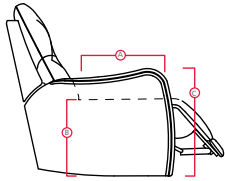

43226 VALLEY FORGE II

DIMENSIONS SHOWN AS WIDTH X DEPTH X HEIGHT.
SPECIFICATIONS ARE CORRECT AT TIME OF PRINTING AND ARE SUBJECT TO CHANGE WITHOUT NOTICE.
LHF – LEFT HAND FACING   RHF – RIGHT HAND FACING   IA – INSIDE ARM TO INSIDE ARM

PALLISER®
My Home, My Style, My Way™

- A Seat Depth 22" / 56cm
- B Seat Height 19.5" / 50cm
- C Arm Height 24" / 61cm

Features

- > Back: premium elastic webbing
- > Seat: Interwoven 100% elastic webbing

For more information,
go to palliser.com

31 Power Wallhugger
Recliner
28 x 39 x 40"
71 x 99 x 102cm
IA = 21" / 53cm

32 Rocker Recliner
28 x 39 x 40"
71 x 99 x 102cm
IA = 21" / 53cm

34 Swivel Glider Recliner
28 x 39 x 40"
71 x 99 x 102cm
IA = 21" / 53cm

38 Power Swivel Glider
Recliner
28 x 39 x 40"
71 x 99 x 102cm
IA = 21" / 53cm