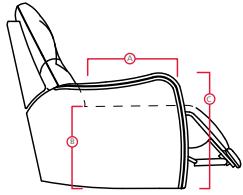

DIMENSIONS SHOWN AS WIDTH X DEPTH X HEIGHT.
SPECIFICATIONS ARE CORRECT AT TIME OF PRINTING AND ARE SUBJECT TO CHANGE WITHOUT NOTICE.
LHF – LEFT HAND FACING RHF – RIGHT HAND FACING IA – INSIDE ARM TO INSIDE ARM

- A Seat Depth 22" / 56cm
- B Seat Height 20" / 51cm
- C Arm Height 25" / 64cm

Features

- > Back: 11 or 12 gauge sinuous springs
- > Seat: 8 gauge sinuous wire springs
- > Back filled with blown fibre
- > Chaise styling
- > Outside handle mechanism
- > Toggle power mechanism

32 Rocker Recliner
39 Power Rocker Recliner
32 x 39 x 40"
81 x 99 x 102cm
IA: 17" / 43cm

33 Swivel Rocker Recliner
32 x 39 x 41"
81 x 99 x 104cm
IA: 17" / 43cm

54 RHF Loveseat Recliner
64 RHF Power Loveseat Recliner
50 x 39 x 40"
127 x 99 x 102cm

55 LHF Loveseat Recliner
65 LHF Power Loveseat Recliner
50 x 39 x 40"
127 x 99 x 102cm