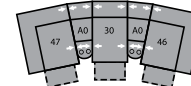

53 Loveseat Recliner
63 Power Loveseat Recliner
66 x 39 x 40"
168 x 99 x 102cm
IA: 44" / 112cm

58 Loveseat Console
68 Power Loveseat Console
79 x 39 x 40"
201 x 99 x 102cm

04 Home Theatre Ottoman
44 x 28 x 19"
112 x 71 x 48cm

32 Rocker Recliner
39 Power Rocker Recliner
42 x 39 x 40"
107 x 99 x 102cm
IA: 19" / 48cm

33 Swivel Rocker Recliner
42 x 39 x 41"
107 x 99 x 104cm
IA: 19" / 48cm

46 RHF Recliner
66 RHF Power Recliner
33 x 39 x 40"
84 x 99 x 102cm

47 LHF Recliner
67 LHF Power Recliner
33 x 39 x 40"
84 x 99 x 102cm

A0 Storage Wedge 11°
17 x 39 x 36"
43 x 99 x 91cm

A1 Storage Wedge 45°
36 x 37 x 36"
91 x 94 x 91cm

A2 Storage Console
13 x 39 x 36"
33 x 99 x 91cm

MA
108 x 108"
274 x 274cm

MB
104 x 122"
264 x 310cm

MD
117 x 122"
297 x 310cm

ME
168 x 74"
427 x 188cm

MF
124 x 68"
315 x 173cm

MG
164 x 72"
417 x 183cm

MH
116 x 64"
295 x 163cm

Configurations measured in full recline.