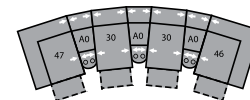

53 Loveseat Recliner
63 Power Loveseat Recliner
66 x 39 x 40"
168 x 99 x 102cm
IA: 44" / 112cm

58 Loveseat Console
68 Power Loveseat Console
79 x 39 x 40"
201 x 99 x 102cm

04 Home Theatre Ottoman
44 x 28 x 19"
112 x 71 x 48cm

32 Rocker Recliner
39 Power Rocker Recliner
42 x 39 x 40"
107 x 99 x 102cm
IA: 19" / 48cm

33 Swivel Rocker Recliner
42 x 39 x 41"
107 x 99 x 104cm
IA: 19" / 48cm

46 RHF Recliner
66 RHF Power Recliner
33 x 39 x 40"
84 x 99 x 102cm

47 LHF Recliner
67 LHF Power Recliner
33 x 39 x 40"
84 x 99 x 102cm

A0 Storage Wedge 11°
17 x 39 x 36"
43 x 99 x 91cm

A1 Storage Wedge 45°
36 x 37 x 36"
91 x 94 x 91cm

A2 Storage Console
13 x 39 x 36"
33 x 99 x 91cm

MA
108 x 108"
274 x 274cm

MB
104 x 122"
264 x 310cm

MD
117 x 122"
297 x 310cm

ME
168 x 74"
427 x 188cm

MF
124 x 68"
315 x 173cm

MG
164 x 72"
417 x 183cm

MH
116 x 64"
295 x 163cm

Configurations measured in full recline.