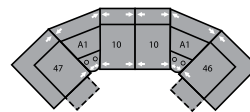

09 Corner Curve
47 x 47 x 40"
119 x 119 x 102cm

22 Sofabed, Queen,
3 Cushion
90 x 39 x 40"
229 x 99 x 102cm
IA: 67" / 170cm

26 LHF Sofabed 54"
72 x 39 x 40"
183 x 99 x 102cm

27 RHF Sofabed 54"
72 x 39 x 40"
183 x 99 x 102cm

32 Rocker Recliner
39 Power Rocker Recliner
42 x 39 x 40"
107 x 99 x 102cm
IA: 19" / 48cm

33 Swivel Rocker Recliner
42 x 39 x 41"
107 x 99 x 104cm
IA: 19" / 48cm

46 RHF Recliner
66 RHF Power Recliner
33 x 39 x 40"
84 x 99 x 102cm

47 LHF Recliner
67 LHF Power Recliner
33 x 39 x 40"
84 x 99 x 102cm

A0 Storage Wedge 11°
17 x 39 x 36"
43 x 99 x 91cm

A1 Storage Wedge 45°
36 x 37 x 36"
91 x 94 x 91cm

A2 Storage Console
13 x 39 x 36"
33 x 99 x 91cm

MA
108 x 108"
274 x 274cm

MB
104 x 122"
264 x 310cm

MD
117 x 122"
297 x 310cm

ME
168 x 74"
427 x 188cm

MF
124 x 68"
315 x 173cm

MG
164 x 72"
417 x 183cm

MH
116 x 64"
295 x 163cm

Configurations measured in full recline.