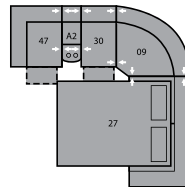

37 Armless Sofabed 54"
62 x 39 x 40"
157 x 99 x 102cm

10 Armless Chair
24 x 39 x 40"
61 x 99 x 102cm

30 Armless Recliner
60 Power Armless Recliner
24 x 39 x 40"
61 x 99 x 102cm

31 Power Wallhugger
Recliner
35 Wallhugger Recliner
42 x 39 x 40"
107 x 99 x 102cm
IA: 19" / 48cm

32 Rocker Recliner
39 Power Rocker Recliner
42 x 39 x 40"
107 x 99 x 102cm
IA: 19" / 48cm

33 Swivel Rocker Recliner
42 x 39 x 41"
107 x 99 x 104cm
IA: 19" / 48cm

46 RHF Recliner
66 RHF Power Recliner
33 x 39 x 40"
84 x 99 x 102cm

47 LHF Recliner
67 LHF Power Recliner
33 x 39 x 40"
84 x 99 x 102cm

A0 Storage Wedge 11°
17 x 39 x 36"
43 x 99 x 91cm

A1 Storage Wedge 45°
36 x 37 x 36"
91 x 94 x 91cm

A2 Storage Console
13 x 39 x 36"
33 x 99 x 91cm

MA
108 x 108"
274 x 274cm

MB
104 x 122"
264 x 310cm

MD
117 x 122"
297 x 310cm

ME
168 x 74"
427 x 188cm

MF
124 x 68"
315 x 173cm

MG
164 x 72"
417 x 183cm

MH
116 x 64"
295 x 163cm

Configurations measured in full recline.