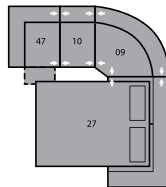

37 Armless Sofabed 54"
62 x 39 x 40"
157 x 99 x 102cm

10 Armless Chair
24 x 39 x 40"
61 x 99 x 102cm

30 Armless Recliner
60 Power Armless Recliner
24 x 39 x 40"
61 x 99 x 102cm

31 Power Wallhugger
Recliner
35 Wallhugger Recliner
42 x 39 x 40"
107 x 99 x 102cm
IA: 19" / 48cm

32 Rocker Recliner
39 Power Rocker Recliner
42 x 39 x 40"
107 x 99 x 102cm
IA: 19" / 48cm

33 Swivel Rocker Recliner
42 x 39 x 41"
107 x 99 x 104cm
IA: 19" / 48cm

46 RHF Recliner
66 RHF Power Recliner
33 x 39 x 40"
84 x 99 x 102cm

47 LHF Recliner
67 LHF Power Recliner
33 x 39 x 40"
84 x 99 x 102cm

A0 Storage Wedge 11°
17 x 39 x 36"
43 x 99 x 91cm

A1 Storage Wedge 45°
36 x 37 x 36"
91 x 94 x 91cm

A2 Storage Console
13 x 39 x 36"
33 x 99 x 91cm

MA
108 x 108"
274 x 274cm

MB
104 x 122"
264 x 310cm

MD
117 x 122"
297 x 310cm

ME
168 x 74"
427 x 188cm

MF
124 x 68"
315 x 173cm

MG
164 x 72"
417 x 183cm

MH
116 x 64"
295 x 163cm

Configurations measured in full recline.