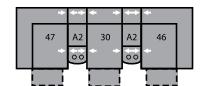

32 Rocker Recliner
39 Power Rocker Recliner
42 x 39 x 40"
107 x 99 x 102cm
IA: 19" / 48cm

33 Swivel Rocker Recliner
42 x 39 x 41"
107 x 99 x 104cm
IA: 19" / 48cm

46 RHF Recliner
66 RHF Power Recliner
33 x 39 x 40"
84 x 99 x 102cm

47 LHF Recliner
67 LHF Power Recliner
33 x 39 x 40"
84 x 99 x 102cm

A0 Storage Wedge 11°
17 x 39 x 36"
43 x 99 x 91cm

A1 Storage Wedge 45°
36 x 37 x 36"
91 x 94 x 91cm

A2 Storage Console
13 x 39 x 36"
33 x 99 x 91cm

MA
108 x 108"
274 x 274cm

MB
104 x 122"
264 x 310cm

MD
117 x 122"
297 x 310cm

ME
168 x 74"
427 x 188cm

MF
124 x 68"
315 x 173cm

MG
164 x 72"
417 x 183cm

MH
116 x 64"
295 x 163cm

Configurations measured in full recline.