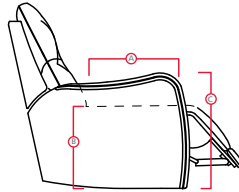

Motion

47 LHF Recliner / A1 Storage Wedge 45° / 10 Armless Chair / 10 Armless Chair / A1 Storage Wedge 45° / 46 RHF Recliner

32 Rocker Recliner

51 Sofa Recliner

47 LHF Recliner / A0 Storage Wedge 11° / 30 Armless Recliner / A0 Storage Wedge 11° / 46 RHF Recliner

41071 TRACER

Printed in Canada 11/16

PALLISER[®]
My Home, My Style, My Way™

41071 TRACER

PALLISER[®]
My Home, My Style, My Way™

DIMENSIONS SHOWN AS WIDTH X DEPTH X HEIGHT.
SPECIFICATIONS ARE CORRECT AT TIME OF PRINTING AND ARE SUBJECT TO CHANGE WITHOUT NOTICE.
LHF – LEFT HAND FACING RHF – RIGHT HAND FACING IA – INSIDE ARM TO INSIDE ARM

- (A) Seat Depth 21" / 53cm
- (B) Seat Height 20" / 51cm
- (C) Arm Height 26" / 66cm

Features

- > Back: 11 or 12 gauge sinuous springs
- > Seat: 8 gauge sinuous wire springs
- > Chaise styling
- > Back filled with blown fibre
- > Outside handle mechanism
- > Toggle power mechanism