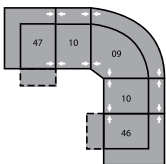

53 Loveseat Recliner
63 Power Loveseat Recliner
66 x 39 x 40"
168 x 99 x 102cm
IA: 44" / 112cm

58 Loveseat Console
68 Power Loveseat Console
79 x 39 x 40"
201 x 99 x 102cm

04 Home Theatre Ottoman
44 x 28 x 19"
112 x 71 x 48cm

32 Rocker Recliner
39 Power Rocker Recliner
42 x 39 x 40"
107 x 99 x 102cm
IA: 19" / 48cm

33 Swivel Rocker Recliner
42 x 39 x 41"
107 x 99 x 104cm
IA: 19" / 48cm

46 RHF Recliner
66 RHF Power Recliner
33 x 39 x 40"
84 x 99 x 102cm

47 LHF Recliner
67 LHF Power Recliner
33 x 39 x 40"
84 x 99 x 102cm

A0 Storage Wedge 11°
17 x 39 x 36"
43 x 99 x 91cm

A1 Storage Wedge 45°
36 x 37 x 36"
91 x 94 x 91cm

A2 Storage Console
13 x 39 x 36"
33 x 99 x 91cm

MA
108 x 108"
274 x 274cm

MB
104 x 122"
264 x 310cm

MD
117 x 122"
297 x 310cm

ME
168 x 74"
427 x 188cm

MF
124 x 68"
315 x 173cm

MG
164 x 72"
417 x 183cm

MH
116 x 64"
295 x 163cm

Configurations measured in full recline.