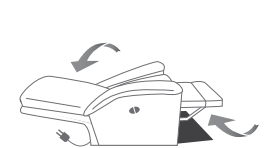

71 Power Layflat Recliner