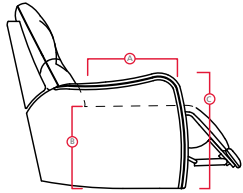

# 41131 TOPAZ

**PALLISER**<sup>®</sup>

My Home, My Style, My Way™

DIMENSIONS SHOWN AS WIDTH X DEPTH X HEIGHT.  
 SPECIFICATIONS ARE CORRECT AT TIME OF PRINTING AND ARE SUBJECT TO CHANGE WITHOUT NOTICE.  
**LHF** – LEFT HAND FACING    **RHF** – RIGHT HAND FACING    **IA** – INSIDE ARM TO INSIDE ARM

- A** Seat Depth 20" / 51cm
- B** Seat Height 19" / 48cm
- C** Arm Height 24" / 61cm

**Features**

- > Back: 11 or 12 gauge sinuous springs
- > Seat: 8 gauge sinuous wire springs
- > Back filled with blown fibre
- > Chaise styling
- > Toggle power mechanism

For more information,  
 go to [palliser.com](http://palliser.com)

51 Sofa Recliner  
 61 Power Sofa Recliner  
 85 x 36 x 38"  
 216 x 91 x 97cm  
 IA: 69" / 175cm

53 Loveseat Recliner  
 63 Power Loveseat Recliner  
 62 x 36 x 38"  
 157 x 91 x 97cm  
 IA: 46" / 117cm

32 Rocker Recliner  
 39 Power Rocker Recliner  
 39 x 36 x 38"  
 99 x 91 x 97cm  
 IA: 23" / 58cm

54 RHF Loveseat Recliner  
 64 RHF Power Loveseat Recliner  
 54 x 36 x 38"  
 137 x 91 x 97cm

55 LHF Loveseat Recliner  
 65 LHF Power Loveseat Recliner  
 54 x 36 x 38"  
 137 x 91 x 97cm