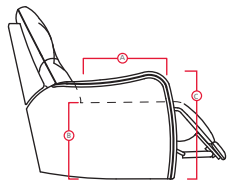

recliners

by Palliser®

32 Rocker Recliner

42002 THEO

Printed in Canada 02/17

PALLISER®
My Home, My Style, My Way™

42002 THEO

DIMENSIONS SHOWN AS WIDTH X DEPTH X HEIGHT.
SPECIFICATIONS ARE CORRECT AT TIME OF PRINTING AND ARE SUBJECT TO CHANGE WITHOUT NOTICE.
LHF – LEFT HAND FACING RHF – RIGHT HAND FACING IA – INSIDE ARM TO INSIDE ARM

- A Seat Depth 20" / 51cm
- B Seat Height 20" / 51cm
- C Arm Height 23" / 58cm

Features

- > Back: 11 or 12 gauge sinuous springs
- > Seat: 8 gauge sinuous wire springs
- > Back filled with blown fibre
- > Outside handle mechanism
- > Toggle power mechanism

38 Power Swivel Glider Recliner
30 x 36 x 38"
76 x 91 x 97cm
IA: 21" / 53cm

39 Power Rocker Recliner
30 x 36 x 38"
76 x 91 x 97cm
IA: 21" / 53cm

71 Layflat Power Recliner
30 x 36 x 38"
76 x 91 x 97cm
IA: 21" / 53cm