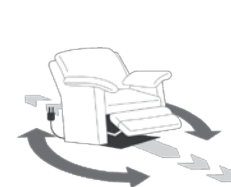

38 Power Swivel Glider Recliner
30 x 36 x 38"
76 x 91 x 97cm
IA: 21" / 53cm

39 Power Rocker Recliner
30 x 36 x 38"
76 x 91 x 97cm
IA: 21" / 53cm

71 Layflat Power Recliner
30 x 36 x 38"
76 x 91 x 97cm
IA: 21" / 53cm

RECLINER OPTIONS

31 Power Wallhugger Recliner

32 Rocker Recliner

33 Swivel Rocker Recliner

34 Swivel Glider Recliner

35 Wallhugger Recliner

36 Power Lift Recliner

38 Power Swivel Glider Recliner