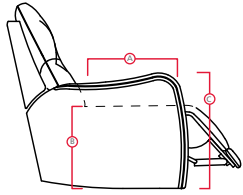

Innovations

5P Power Sofa Recliner 2/2

63 Power Loveseat Recliner

31 Power Wallhugger Recliner

41123 SOUTHGATE

Printed in Canada 11/16

PALLISER[®]
My Home, My Style, My Way™

41123 SOUTHGATE

PALLISER[®]
My Home, My Style, My Way™

DIMENSIONS SHOWN AS WIDTH X DEPTH X HEIGHT.
SPECIFICATIONS ARE CORRECT AT TIME OF PRINTING AND ARE SUBJECT TO CHANGE WITHOUT NOTICE.
LHF – LEFT HAND FACING RHF – RIGHT HAND FACING IA – INSIDE ARM TO INSIDE ARM

- A Seat Depth 21" / 53cm
- B Seat Height 19" / 48cm
- C Arm Height 24" / 61cm

Features

- > Back: premium elastic webbing
- > Seat: 8 gauge sinuous wire springs
- > Back filled with blown fibre
- > Chaise styling
- > Toggle power mechanism
- > Touch button for power operation