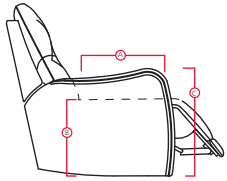

61 Power Sofa Recliner

38 Power Swivel Glider Recliner

Touch power control

67 LHF Power Recliner / W2 Console / 60 Power Armless Recliner / W2 Console / 66 RHF Power Recliner

MY COMFORT™

43218 / 48218 SIERRA II

Printed in Canada 09/14

PALLISER®
My Home, My Style, My Way™

43218 / 48218 SIERRA II

PALLISER
My Home, My Style, My Way™

DIMENSIONS SHOWN AS WIDTH X DEPTH X HEIGHT.
SPECIFICATIONS ARE CORRECT AT TIME OF PRINTING AND ARE SUBJECT TO CHANGE WITHOUT NOTICE.
LHF – LEFT HAND FACING RHF – RIGHT HAND FACING IA – INSIDE ARM TO INSIDE ARM

Features

- > Back: premium elastic webbing
- > Seat: Interwoven 102% elastic webbing
- > Touch button for power operation

For more information,
go to palliser.com

- A Seat Depth 21" / 53cm
- B Seat Height 18" / 46cm
- C Arm Height 24" / 61cm