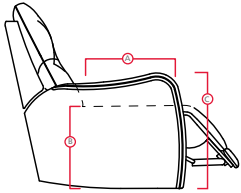

Innovations II

7P LHF Wide Power Recliner / 70 Armless Wide Chair / 19 Corner Square / 70 Armless Wide Chair / 6P RHF Wide Power Recliner

41639 SHORECREST

Printed in Canada 11/16

PALLISER[®]
My Home, My Style, My Way™

41639 SHORECREST

PALLISER[®]
My Home, My Style, My Way™

DIMENSIONS SHOWN AS WIDTH X DEPTH X HEIGHT.
SPECIFICATIONS ARE CORRECT AT TIME OF PRINTING AND ARE SUBJECT TO CHANGE WITHOUT NOTICE.
LHF – LEFT HAND FACING RHF – RIGHT HAND FACING IA – INSIDE ARM TO INSIDE ARM

- A Seat Depth 22.5" / 57cm
- B Seat Height 19" / 48cm
- C Arm Height 26.5" / 68cm

Features

- > Back: premium elastic webbing
- > Seat: 8 gauge sinuous wire springs
- > Seat Fill: 1.8 lb high resilience foam
- > High resilience seat foam for superior durability and comfort
- > Chaise styling
- > Toggle power mechanism
- > Touch button for power operation

W8 Wedge 45°, USB
36 x 38 x 30"
91 x 97 x 76cm

W9 Console, USB
14 x 39 x 30"
36 x 99 x 76cm

NE
116 x 116"
295 x 295cm

Q0
182 x 82"
462 x 208cm

Q1
139 x 71"
353 x 180cm

Q2
116 x 130"
295 x 330cm

Q3
185 x 67"
470 x 170cm