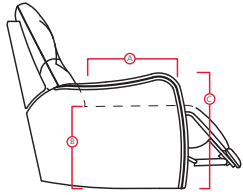

PALLISER[®]
My Home, My Style, My Way™

DIMENSIONS SHOWN AS WIDTH X DEPTH X HEIGHT.
SPECIFICATIONS ARE CORRECT AT TIME OF PRINTING AND ARE SUBJECT TO CHANGE WITHOUT NOTICE.
LHF – LEFT HAND FACING RHF – RIGHT HAND FACING IA – INSIDE ARM TO INSIDE ARM

- A Seat Depth 21.5" / 55cm
- B Seat Height 19" / 48cm
- C Arm Height 26" / 66cm

Features

- > Back: 11 or 12 gauge sinuous springs
- > Seat: 8 gauge sinuous wire springs
- > Back filled with blown fibre
- > Chaise styling
- > Toggle power mechanism

58 Loveseat Console
68 Power Loveseat Console
77 x 39 x 39"
196 x 99 x 99cm

09 Corner Curve
47 x 47 x 39"
119 x 119 x 99cm

10 Armless Chair
24 x 39 x 39"
61 x 99 x 99cm

30 Armless Recliner
60 Power Armless Recliner
24 x 39 x 39"
61 x 99 x 99cm