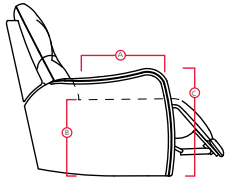

Recliners

38 Power Swivel Glider Recliner

Touch power control

MY COMFORT™

43219 SARATOGA II

Printed in Canada 11/16

PALLISER®
My Home, My Style, My Way™

43219 SARATOGA II

PALLISER[®]

My Home, My Style, My Way™

DIMENSIONS SHOWN AS WIDTH X DEPTH X HEIGHT.
SPECIFICATIONS ARE CORRECT AT TIME OF PRINTING AND ARE SUBJECT TO CHANGE WITHOUT NOTICE.
LHF – LEFT HAND FACING RHF – RIGHT HAND FACING IA – INSIDE ARM TO INSIDE ARM

- A Seat Depth 22" / 56cm
- B Seat Height 19.5" / 49cm
- C Arm Height 23" / 58cm

Features

- > Back: premium elastic webbing
- > Seat: Interwoven 100% elastic webbing
- > Chaise styling
- > Touch button for power operation

38 Power Swivel Glider
Recliner
31 x 37 x 41"
79 x 94 x 104cm
IA: 21" / 53cm