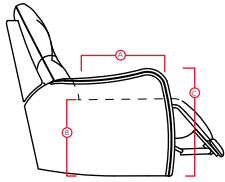

Recliners

38 Power Swivel Glider Recliner

Touch power control

MY COMFORT™

43219 SARATOGA II

Printed in Canada 11/16

PALLISER®
My Home, My Style, My Way™

43219 SARATOGA II

PALLISER[®]

My Home, My Style, My Way™

DIMENSIONS SHOWN AS WIDTH X DEPTH X HEIGHT.
SPECIFICATIONS ARE CORRECT AT TIME OF PRINTING AND ARE SUBJECT TO CHANGE WITHOUT NOTICE.
LHF – LEFT HAND FACING RHF – RIGHT HAND FACING IA – INSIDE ARM TO INSIDE ARM

- A Seat Depth 22" / 56cm
- B Seat Height 19.5" / 49cm
- C Arm Height 23" / 58cm

Features

- > Back: premium elastic webbing
- > Seat: Interwoven 100% elastic webbing
- > Chaise styling
- > Touch button for power operation

38 Power Swivel Glider
Recliner
31 x 37 x 41"
79 x 94 x 104cm
IA: 21" / 53cm