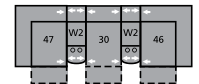

- A Seat Depth 21" / 53cm
- B Seat Height 19" / 48cm
- C Arm Height 26" / 66cm

- Features**
- > Back: premium elastic webbing
 - > Seat: 8 gauge sinuous wire springs
 - > Chaise styling
 - > Toggle power mechanism
 - > Touch button for power operation

46 RHF Recliner
66 RHF Power Recliner
33 x 40 x 39"
84 x 102 x 99cm

47 LHF Recliner
67 LHF Power Recliner
33 x 40 x 39"
84 x 102 x 99cm

51 Sofa Recliner
61 Power Sofa Recliner
87 x 40 x 39"
221 x 102 x 99cm
IA: 70" / 178cm

57 LHF Chaise
33 x 67 x 39"
84 x 170 x 99cm

W0 Home Theatre Wedge
17 x 40 x 35"
43 x 102 x 89cm

W1 Storage Wedge 45°
37 x 38 x 35"
94 x 97 x 89cm

W2 Console
13 x 40 x 35"
33 x 102 x 89cm

Configurations measured in full recline.

M1
152 x 66"
386 x 168cm

MA
109 x 109"
277 x 277cm

MW
170 x 75"
432 x 191cm

MX
124 x 70"
315 x 178cm

MY
163 x 74"
414 x 188cm

MZ
116 x 66"
295 x 168cm