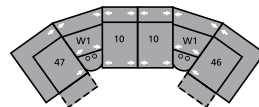

46 RHF Recliner
66 RHF Power Recliner
33 x 40 x 39"
84 x 102 x 99cm

47 LHF Recliner
67 LHF Power Recliner
33 x 40 x 39"
84 x 102 x 99cm

51 Sofa Recliner
61 Power Sofa Recliner
87 x 40 x 39"
221 x 102 x 99cm
IA: 70" / 178cm

53 Loveseat Recliner
63 Power Loveseat Recliner
66 x 40 x 39"
168 x 102 x 99cm
IA: 46" / 117cm

58 Loveseat Console
68 Power Loveseat Console
77 x 40 x 39"
196 x 102 x 99cm

56 RHF Chaise
33 x 67 x 39"
84 x 170 x 99cm

57 LHF Chaise
33 x 67 x 39"
84 x 170 x 99cm

W0 Home Theatre Wedge
17 x 40 x 35"
43 x 102 x 89cm

W1 Storage Wedge 45°
37 x 38 x 35"
94 x 97 x 89cm

W2 Console
13 x 40 x 35"
33 x 102 x 89cm

Configurations measured in full recline.

M1
152 x 66"
386 x 168cm

MA
109 x 109"
277 x 277cm

MW
170 x 75"
432 x 191cm

MX
124 x 70"
315 x 178cm

MY
163 x 74"
414 x 188cm

MZ
116 x 66"
295 x 168cm