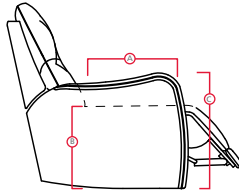

DIMENSIONS SHOWN AS WIDTH X DEPTH X HEIGHT.
SPECIFICATIONS ARE CORRECT AT TIME OF PRINTING AND ARE SUBJECT TO CHANGE WITHOUT NOTICE.
LHF – LEFT HAND FACING RHF – RIGHT HAND FACING IA – INSIDE ARM TO INSIDE ARM

- A Seat Depth 21" / 53cm
- B Seat Height 19" / 48cm
- C Arm Height 26" / 66cm

- Features**
- > Back: premium elastic webbing
 - > Seat: 8 gauge sinuous wire springs
 - > Chaise styling
 - > Toggle power mechanism
 - > Touch button for power operation