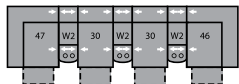

46 RHF Recliner
66 RHF Power Recliner
33 x 40 x 39"
84 x 102 x 99cm

47 LHF Recliner
67 LHF Power Recliner
33 x 40 x 39"
84 x 102 x 99cm

51 Sofa Recliner
61 Power Sofa Recliner
87 x 40 x 39"
221 x 102 x 99cm
IA: 70" / 178cm

53 Loveseat Recliner
63 Power Loveseat Recliner
66 x 40 x 39"
168 x 102 x 99cm
IA: 46" / 117cm

58 Loveseat Console
68 Power Loveseat Console
77 x 40 x 39"
196 x 102 x 99cm

56 RHF Chaise
33 x 67 x 39"
84 x 170 x 99cm

57 LHF Chaise
33 x 67 x 39"
84 x 170 x 99cm

W0 Home Theatre Wedge
17 x 40 x 35"
43 x 102 x 89cm

W1 Storage Wedge 45°
37 x 38 x 35"
94 x 97 x 89cm

W2 Console
13 x 40 x 35"
33 x 102 x 89cm

Configurations measured in full recline.

M1
152 x 66"
386 x 168cm

MA
109 x 109"
277 x 277cm

MW
170 x 75"
432 x 191cm

MX
124 x 70"
315 x 178cm

MY
163 x 74"
414 x 188cm

MZ
116 x 66"
295 x 168cm