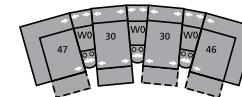

46 RHF Recliner
66 RHF Power Recliner
33 x 40 x 39"
84 x 102 x 99cm

47 LHF Recliner
67 LHF Power Recliner
33 x 40 x 39"
84 x 102 x 99cm

51 Sofa Recliner
61 Power Sofa Recliner
87 x 40 x 39"
221 x 102 x 99cm
IA: 70" / 178cm

53 Loveseat Recliner
63 Power Loveseat Recliner
66 x 40 x 39"
168 x 102 x 99cm
IA: 46" / 117cm

58 Loveseat Console
68 Power Loveseat Console
77 x 40 x 39"
196 x 102 x 99cm

56 RHF Chaise
33 x 67 x 39"
84 x 170 x 99cm

57 LHF Chaise
33 x 67 x 39"
84 x 170 x 99cm

W0 Home Theatre Wedge
17 x 40 x 35"
43 x 102 x 89cm

W1 Storage Wedge 45°
37 x 38 x 35"
94 x 97 x 89cm

W2 Console
13 x 40 x 35"
33 x 102 x 89cm

Configurations measured in full recline.

M1
152 x 66"
386 x 168cm

MA
109 x 109"
277 x 277cm

MW
170 x 75"
432 x 191cm

MX
124 x 70"
315 x 178cm

MY
163 x 74"
414 x 188cm

MZ
116 x 66"
295 x 168cm