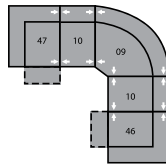

46 RHF Recliner
66 RHF Power Recliner
33 x 40 x 39"
84 x 102 x 99cm

47 LHF Recliner
67 LHF Power Recliner
33 x 40 x 39"
84 x 102 x 99cm

51 Sofa Recliner
61 Power Sofa Recliner
87 x 40 x 39"
221 x 102 x 99cm
IA: 70" / 178cm

53 Loveseat Recliner
63 Power Loveseat Recliner
66 x 40 x 39"
168 x 102 x 99cm
IA: 46" / 117cm

58 Loveseat Console
68 Power Loveseat Console
77 x 40 x 39"
196 x 102 x 99cm

56 RHF Chaise
33 x 67 x 39"
84 x 170 x 99cm

57 LHF Chaise
33 x 67 x 39"
84 x 170 x 99cm

W0 Home Theatre Wedge
17 x 40 x 35"
43 x 102 x 89cm

W1 Storage Wedge 45°
37 x 38 x 35"
94 x 97 x 89cm

W2 Console
13 x 40 x 35"
33 x 102 x 89cm

Configurations measured in full recline.

M1
152 x 66"
386 x 168cm

MA
109 x 109"
277 x 277cm

MW
170 x 75"
432 x 191cm

MX
124 x 70"
315 x 178cm

MY
163 x 74"
414 x 188cm

MZ
116 x 66"
295 x 168cm