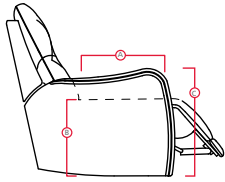

Recliners

38 Power Swivel Glider Recliner

Touch power control

MY COMFORT™

43214 RIDING MOUNTAIN II

Printed in Canada 11/16

PALLISER®
My Home, My Style, My Way™

43214 RIDING MOUNTAIN II

DIMENSIONS SHOWN AS WIDTH X DEPTH X HEIGHT.
SPECIFICATIONS ARE CORRECT AT TIME OF PRINTING AND ARE SUBJECT TO CHANGE WITHOUT NOTICE.
LHF – LEFT HAND FACING RHF – RIGHT HAND FACING IA – INSIDE ARM TO INSIDE ARM

PALLISER[®]
My Home, My Style, My Way™

- A Seat Depth 22" / 56cm
- B Seat Height 19" / 48cm
- C Arm Height 24" / 61cm

Features

- > Back: premium elastic webbing
- > Seat: Interwoven 100% elastic webbing
- > Chaise styling
- > Touch button for power operation

38 Power Swivel Glider
Recliner
30 x 37 x 40"
76 x 94 x 102cm
IA: 21" / 53cm