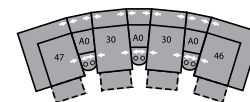

31 Power Wallhugger Recliner
35 Wallhugger Recliner
38 x 39 x 41"
97 x 99 x 104cm
IA: 16" / 41cm

32 Rocker Recliner
39 Power Rocker Recliner
38 x 39 x 41"
97 x 99 x 104cm
IA: 16" / 41cm

33 Swivel Rocker Recliner
38 x 39 x 42"
97 x 99 x 107cm
IA: 16" / 41cm

46 RHF Recliner
66 RHF Power Recliner
31 x 39 x 41"
79 x 99 x 104cm

47 LHF Recliner
67 LHF Power Recliner
31 x 39 x 41"
79 x 99 x 104cm

A0 Storage Wedge 11°
17 x 39 x 36"
43 x 99 x 91cm

A1 Storage Wedge 45°
36 x 37 x 36"
91 x 94 x 91cm

A2 Storage Console
13 x 39 x 36"
33 x 99 x 91cm

MA
107 x 107"
272 x 272cm

MB
103 x 121"
262 x 307cm

MD
116 x 121"
295 x 307cm

ME
166 x 75"
422 x 191cm

MF
124 x 72"
315 x 183cm

MG
163 x 76"
413 x 192cm

MH
115 x 68"
292 x 173cm

Configurations measured in full recline.