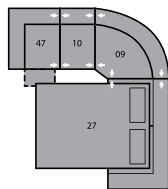

31 Power Wallhugger Recliner
35 Wallhugger Recliner
38 x 39 x 41"
97 x 99 x 104cm
IA: 16" / 41cm

32 Rocker Recliner
39 Power Rocker Recliner
38 x 39 x 41"
97 x 99 x 104cm
IA: 16" / 41cm

33 Swivel Rocker Recliner
38 x 39 x 42"
97 x 99 x 107cm
IA: 16" / 41cm

46 RHF Recliner
66 RHF Power Recliner
31 x 39 x 41"
79 x 99 x 104cm

47 LHF Recliner
67 LHF Power Recliner
31 x 39 x 41"
79 x 99 x 104cm

A0 Storage Wedge 11°
17 x 39 x 36"
43 x 99 x 91cm

A1 Storage Wedge 45°
36 x 37 x 36"
91 x 94 x 91cm

A2 Storage Console
13 x 39 x 36"
33 x 99 x 91cm

MA
107 x 107"
272 x 272cm

MB
103 x 121"
262 x 307cm

MD
116 x 121"
295 x 307cm

ME
166 x 75"
422 x 191cm

MF
124 x 72"
315 x 183cm

MG
163 x 76"
413 x 192cm

MH
115 x 68"
292 x 173cm

Configurations measured in full recline.