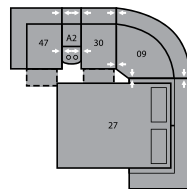

31 Power Wallhugger Recliner
35 Wallhugger Recliner
38 x 39 x 41"
97 x 99 x 104cm
IA: 16" / 41cm

32 Rocker Recliner
39 Power Rocker Recliner
38 x 39 x 41"
97 x 99 x 104cm
IA: 16" / 41cm

33 Swivel Rocker Recliner
38 x 39 x 42"
97 x 99 x 107cm
IA: 16" / 41cm

46 RHF Recliner
66 RHF Power Recliner
31 x 39 x 41"
79 x 99 x 104cm

47 LHF Recliner
67 LHF Power Recliner
31 x 39 x 41"
79 x 99 x 104cm

A0 Storage Wedge 11°
17 x 39 x 36"
43 x 99 x 91cm

A1 Storage Wedge 45°
36 x 37 x 36"
91 x 94 x 91cm

A2 Storage Console
13 x 39 x 36"
33 x 99 x 91cm

MA
107 x 107"
272 x 272cm

MB
103 x 121"
262 x 307cm

MD
116 x 121"
295 x 307cm

ME
166 x 75"
422 x 191cm

MF
124 x 72"
315 x 183cm

MG
163 x 76"
413 x 192cm

MH
115 x 68"
292 x 173cm

Configurations measured in full recline.