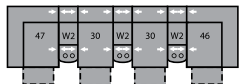

32 Rocker Recliner  
39 Power Rocker Recliner  
41 x 40 x 39"  
104 x 102 x 99cm  
IA: 20" / 51cm

33 Swivel Rocker Recliner  
41 x 40 x 40"  
104 x 102 x 102cm  
IA: 20" / 51cm

46 RHF Recliner  
66 RHF Power Recliner  
33 x 40 x 39"  
84 x 102 x 99cm

47 LHF Recliner  
67 LHF Power Recliner  
33 x 40 x 39"  
84 x 102 x 99cm

51 Sofa Recliner  
61 Power Sofa Recliner  
88 x 40 x 39"  
224 x 102 x 99cm  
IA: 66" / 168cm

53 Loveseat Recliner  
63 Power Loveseat Recliner  
64 x 40 x 39"  
163 x 102 x 99cm  
IA: 43" / 109cm

58 Loveseat Console  
68 Power Loveseat Console  
77 x 40 x 39"  
196 x 102 x 99cm

W0 Home Theatre Wedge  
17 x 40 x 35"  
43 x 102 x 89cm

W1 Wedge 45°  
37 x 38 x 35"  
94 x 97 x 89cm

W2 Console  
13 x 40 x 35"  
33 x 102 x 89cm

Configurations measured in full recline.

M1  
153 x 66"  
389 x 168cm

MA  
106 x 106"  
269 x 269cm

MW  
150 x 76"  
381 x 193cm

MX  
112 x 70"  
284 x 178cm

MY  
155 x 74"  
394 x 188cm

MZ  
116 x 66"  
295 x 168cm