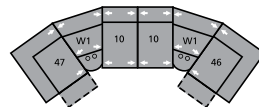

32 Rocker Recliner  
39 Power Rocker Recliner  
41 x 40 x 39"  
104 x 102 x 99cm  
IA: 20" / 51cm

33 Swivel Rocker Recliner  
41 x 40 x 40"  
104 x 102 x 102cm  
IA: 20" / 51cm

46 RHF Recliner  
66 RHF Power Recliner  
33 x 40 x 39"  
84 x 102 x 99cm

47 LHF Recliner  
67 LHF Power Recliner  
33 x 40 x 39"  
84 x 102 x 99cm

51 Sofa Recliner  
61 Power Sofa Recliner  
88 x 40 x 39"  
224 x 102 x 99cm  
IA: 66" / 168cm

53 Loveseat Recliner  
63 Power Loveseat Recliner  
64 x 40 x 39"  
163 x 102 x 99cm  
IA: 43" / 109cm

58 Loveseat Console  
68 Power Loveseat Console  
77 x 40 x 39"  
196 x 102 x 99cm

W0 Home Theatre Wedge  
17 x 40 x 35"  
43 x 102 x 89cm

W1 Wedge 45°  
37 x 38 x 35"  
94 x 97 x 89cm

W2 Console  
13 x 40 x 35"  
33 x 102 x 89cm

Configurations measured in full recline.

M1  
153 x 66"  
389 x 168cm

MA  
106 x 106"  
269 x 269cm

MW  
150 x 76"  
381 x 193cm

MX  
112 x 70"  
284 x 178cm

MY  
155 x 74"  
394 x 188cm

MZ  
116 x 66"  
295 x 168cm