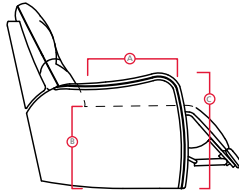

# 41034 PROVIDENCE

**PALLISER®**  
My Home, My Style, My Way™

DIMENSIONS SHOWN AS WIDTH X DEPTH X HEIGHT.  
SPECIFICATIONS ARE CORRECT AT TIME OF PRINTING AND ARE SUBJECT TO CHANGE WITHOUT NOTICE.  
LHF – LEFT HAND FACING RHF – RIGHT HAND FACING IA – INSIDE ARM TO INSIDE ARM

- A Seat Depth 20" / 51cm
- B Seat Height 18.5" / 47cm
- C Arm Height 25" / 64cm