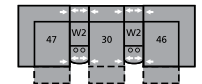

- A Seat Depth 20" / 51cm
- B Seat Height 18.5" / 47cm
- C Arm Height 25" / 64cm

32 Rocker Recliner  
39 Power Rocker Recliner  
41 x 40 x 39"  
104 x 102 x 99cm  
IA: 20" / 51cm

33 Swivel Rocker Recliner  
41 x 40 x 40"  
104 x 102 x 102cm  
IA: 20" / 51cm

46 RHF Recliner  
66 RHF Power Recliner  
33 x 40 x 39"  
84 x 102 x 99cm

58 Loveseat Console  
68 Power Loveseat Console  
77 x 40 x 39"  
196 x 102 x 99cm

W0 Home Theatre Wedge  
17 x 40 x 35"  
43 x 102 x 89cm

W1 Wedge 45°  
37 x 38 x 35"  
94 x 97 x 89cm

W2 Console  
13 x 40 x 35"  
33 x 102 x 89cm

Configurations measured in full recline.

M1  
153 x 66"  
389 x 168cm

MA  
106 x 106"  
269 x 269cm

MW  
150 x 76"  
381 x 193cm

MX  
112 x 70"  
284 x 178cm

MY  
155 x 74"  
394 x 188cm

MZ  
116 x 66"  
295 x 168cm