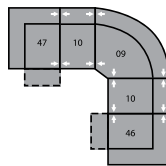

32 Rocker Recliner  
39 Power Rocker Recliner  
41 x 40 x 39"  
104 x 102 x 99cm  
IA: 20" / 51cm

33 Swivel Rocker Recliner  
41 x 40 x 40"  
104 x 102 x 102cm  
IA: 20" / 51cm

46 RHF Recliner  
66 RHF Power Recliner  
33 x 40 x 39"  
84 x 102 x 99cm

47 LHF Recliner  
67 LHF Power Recliner  
33 x 40 x 39"  
84 x 102 x 99cm

51 Sofa Recliner  
61 Power Sofa Recliner  
88 x 40 x 39"  
224 x 102 x 99cm  
IA: 66" / 168cm

53 Loveseat Recliner  
63 Power Loveseat Recliner  
64 x 40 x 39"  
163 x 102 x 99cm  
IA: 43" / 109cm

58 Loveseat Console  
68 Power Loveseat Console  
77 x 40 x 39"  
196 x 102 x 99cm

W0 Home Theatre Wedge  
17 x 40 x 35"  
43 x 102 x 89cm

W1 Wedge 45°  
37 x 38 x 35"  
94 x 97 x 89cm

W2 Console  
13 x 40 x 35"  
33 x 102 x 89cm

Configurations measured in full recline.

M1  
153 x 66"  
389 x 168cm

MA  
106 x 106"  
269 x 269cm

MW  
150 x 76"  
381 x 193cm

MX  
112 x 70"  
284 x 178cm

MY  
155 x 74"  
394 x 188cm

MZ  
116 x 66"  
295 x 168cm