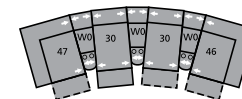

32 Rocker Recliner  
39 Power Rocker Recliner  
41 x 40 x 39"  
104 x 102 x 99cm  
IA: 20" / 51cm

33 Swivel Rocker Recliner  
41 x 40 x 40"  
104 x 102 x 102cm  
IA: 20" / 51cm

46 RHF Recliner  
66 RHF Power Recliner  
33 x 40 x 39"  
84 x 102 x 99cm

47 LHF Recliner  
67 LHF Power Recliner  
33 x 40 x 39"  
84 x 102 x 99cm

51 Sofa Recliner  
61 Power Sofa Recliner  
88 x 40 x 39"  
224 x 102 x 99cm  
IA: 66" / 168cm

53 Loveseat Recliner  
63 Power Loveseat Recliner  
64 x 40 x 39"  
163 x 102 x 99cm  
IA: 43" / 109cm

58 Loveseat Console  
68 Power Loveseat Console  
77 x 40 x 39"  
196 x 102 x 99cm

W0 Home Theatre Wedge  
17 x 40 x 35"  
43 x 102 x 89cm

W1 Wedge 45°  
37 x 38 x 35"  
94 x 97 x 89cm

W2 Console  
13 x 40 x 35"  
33 x 102 x 89cm

Configurations measured in full recline.

M1  
153 x 66"  
389 x 168cm

MA  
106 x 106"  
269 x 269cm

MW  
150 x 76"  
381 x 193cm

MX  
112 x 70"  
284 x 178cm

MY  
155 x 74"  
394 x 188cm

MZ  
116 x 66"  
295 x 168cm