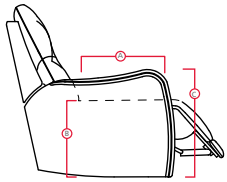

Recliners

71 Power Layflat Recliner

42306 PINECREST

Printed in Canada 11/16

PALLISER[®]
My Home, My Style, My Way™

42306 PINECREST

DIMENSIONS SHOWN AS WIDTH X DEPTH X HEIGHT.
 SPECIFICATIONS ARE CORRECT AT TIME OF PRINTING AND ARE SUBJECT TO CHANGE WITHOUT NOTICE.
LHF – LEFT HAND FACING **RHF** – RIGHT HAND FACING **IA** – INSIDE ARM TO INSIDE ARM

PALLISER[®]
 My Home, My Style, My Way™

- A** Seat Depth 20.5" / 52cm
- B** Seat Height 19" / 48cm
- C** Arm Height 24" / 61cm

Features

- > Back: 11 or 12 gauge sinuous springs
- > Seat: 8 gauge sinuous wire springs
- > Back filled with blown fibre
- > Outside handle mechanism
- > Toggle power mechanism

38 Power Swivel Rocker Recliner
 29 x 38 x 39"
 74 x 97 x 99cm
 IA: 21" / 53cm

39 Power Rocker Recliner
 29 x 38 x 39"
 74 x 97 x 99cm
 IA: 21" / 53cm

71 Layflat Power Recliner
 29 x 38 x 39"
 74 x 97 x 99cm
 IA: 21" / 53cm