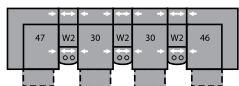

32 Rocker Recliner  
39 Power Rocker Recliner  
39 x 40 x 39"  
99 x 102 x 99cm  
IA: 16" / 41cm

33 Swivel Rocker Recliner  
39 x 40 x 40"  
99 x 102 x 102cm  
IA: 16" / 41cm

46 RHF Recliner  
66 RHF Power Recliner  
33 x 40 x 39"  
84 x 102 x 99cm

47 LHF Recliner  
67 LHF Power Recliner  
33 x 40 x 39"  
84 x 102 x 99cm

51 Sofa Recliner  
61 Power Sofa Recliner  
88 x 40 x 39"  
224 x 102 x 99cm  
IA: 65" / 165cm

53 Loveseat Recliner  
63 Power Loveseat Recliner  
66 x 40 x 39"  
168 x 102 x 99cm  
IA: 42" / 107cm

58 Loveseat Console  
68 Power Loveseat Console  
77 x 40 x 39"  
196 x 102 x 99cm

W0 Home Theatre Wedge  
17 x 40 x 35"  
43 x 102 x 89cm

W1 Wedge 45°  
37 x 38 x 35"  
94 x 97 x 89cm

W2 Console  
13 x 40 x 35"  
33 x 102 x 89cm

Configurations measured in full recline.

M1  
154 x 66"  
391 x 168cm

MA  
106 x 106"  
269 x 269cm

MW  
164 x 76"  
417 x 193cm

MX  
121 x 70"  
307 x 178cm

MY  
161 x 74"  
409 x 188cm

MZ  
117 x 66"  
297 x 168cm