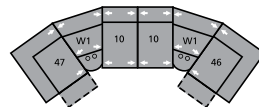

32 Rocker Recliner  
39 Power Rocker Recliner  
39 x 40 x 39"  
99 x 102 x 99cm  
IA: 16" / 41cm

33 Swivel Rocker Recliner  
39 x 40 x 40"  
99 x 102 x 102cm  
IA: 16" / 41cm

46 RHF Recliner  
66 RHF Power Recliner  
33 x 40 x 39"  
84 x 102 x 99cm

47 LHF Recliner  
67 LHF Power Recliner  
33 x 40 x 39"  
84 x 102 x 99cm

51 Sofa Recliner  
61 Power Sofa Recliner  
88 x 40 x 39"  
224 x 102 x 99cm  
IA: 65" / 165cm

53 Loveseat Recliner  
63 Power Loveseat Recliner  
66 x 40 x 39"  
168 x 102 x 99cm  
IA: 42" / 107cm

58 Loveseat Console  
68 Power Loveseat Console  
77 x 40 x 39"  
196 x 102 x 99cm

W0 Home Theatre Wedge  
17 x 40 x 35"  
43 x 102 x 89cm

W1 Wedge 45°  
37 x 38 x 35"  
94 x 97 x 89cm

W2 Console  
13 x 40 x 35"  
33 x 102 x 89cm

Configurations measured in full recline.

M1  
154 x 66"  
391 x 168cm

MA  
106 x 106"  
269 x 269cm

MW  
164 x 76"  
417 x 193cm

MX  
121 x 70"  
307 x 178cm

MY  
161 x 74"  
409 x 188cm

MZ  
117 x 66"  
297 x 168cm