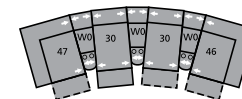

32 Rocker Recliner  
39 Power Rocker Recliner  
39 x 40 x 39"  
99 x 102 x 99cm  
IA: 16" / 41cm

33 Swivel Rocker Recliner  
39 x 40 x 40"  
99 x 102 x 102cm  
IA: 16" / 41cm

46 RHF Recliner  
66 RHF Power Recliner  
33 x 40 x 39"  
84 x 102 x 99cm

47 LHF Recliner  
67 LHF Power Recliner  
33 x 40 x 39"  
84 x 102 x 99cm

51 Sofa Recliner  
61 Power Sofa Recliner  
88 x 40 x 39"  
224 x 102 x 99cm  
IA: 65" / 165cm

53 Loveseat Recliner  
63 Power Loveseat Recliner  
66 x 40 x 39"  
168 x 102 x 99cm  
IA: 42" / 107cm

58 Loveseat Console  
68 Power Loveseat Console  
77 x 40 x 39"  
196 x 102 x 99cm

W0 Home Theatre Wedge  
17 x 40 x 35"  
43 x 102 x 89cm

W1 Wedge 45°  
37 x 38 x 35"  
94 x 97 x 89cm

W2 Console  
13 x 40 x 35"  
33 x 102 x 89cm

Configurations measured in full recline.

M1  
154 x 66"  
391 x 168cm

MA  
106 x 106"  
269 x 269cm

MW  
164 x 76"  
417 x 193cm

MX  
121 x 70"  
307 x 178cm

MY  
161 x 74"  
409 x 188cm

MZ  
117 x 66"  
297 x 168cm