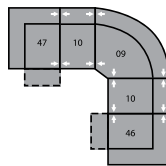

32 Rocker Recliner  
39 Power Rocker Recliner  
39 x 40 x 39"  
99 x 102 x 99cm  
IA: 16" / 41cm

33 Swivel Rocker Recliner  
39 x 40 x 40"  
99 x 102 x 102cm  
IA: 16" / 41cm

46 RHF Recliner  
66 RHF Power Recliner  
33 x 40 x 39"  
84 x 102 x 99cm

47 LHF Recliner  
67 LHF Power Recliner  
33 x 40 x 39"  
84 x 102 x 99cm

51 Sofa Recliner  
61 Power Sofa Recliner  
88 x 40 x 39"  
224 x 102 x 99cm  
IA: 65" / 165cm

53 Loveseat Recliner  
63 Power Loveseat Recliner  
66 x 40 x 39"  
168 x 102 x 99cm  
IA: 42" / 107cm

58 Loveseat Console  
68 Power Loveseat Console  
77 x 40 x 39"  
196 x 102 x 99cm

W0 Home Theatre Wedge  
17 x 40 x 35"  
43 x 102 x 89cm

W1 Wedge 45°  
37 x 38 x 35"  
94 x 97 x 89cm

W2 Console  
13 x 40 x 35"  
33 x 102 x 89cm

Configurations measured in full recline.

M1  
154 x 66"  
391 x 168cm

MA  
106 x 106"  
269 x 269cm

MW  
164 x 76"  
417 x 193cm

MX  
121 x 70"  
307 x 178cm

MY  
161 x 74"  
409 x 188cm

MZ  
117 x 66"  
297 x 168cm