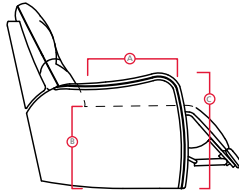

# 41029 PARKVILLE

**PALLISER**<sup>®</sup>  
My Home, My Style, My Way™

DIMENSIONS SHOWN AS WIDTH X DEPTH X HEIGHT.  
SPECIFICATIONS ARE CORRECT AT TIME OF PRINTING AND ARE SUBJECT TO CHANGE WITHOUT NOTICE.  
LHF – LEFT HAND FACING RHF – RIGHT HAND FACING IA – INSIDE ARM TO INSIDE ARM

- A Seat Depth 22" / 56cm
- B Seat Height 21" / 53cm
- C Arm Height 26" / 66cm