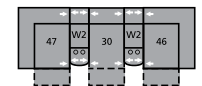

- A Seat Depth 22" / 56cm
- B Seat Height 21" / 53cm
- C Arm Height 26" / 66cm

32 Rocker Recliner  
39 Power Rocker Recliner  
39 x 40 x 39"  
99 x 102 x 99cm  
IA: 16" / 41cm

33 Swivel Rocker Recliner  
39 x 40 x 40"  
99 x 102 x 102cm  
IA: 16" / 41cm

46 RHF Recliner  
66 RHF Power Recliner  
33 x 40 x 39"  
84 x 102 x 99cm

58 Loveseat Console  
68 Power Loveseat Console  
77 x 40 x 39"  
196 x 102 x 99cm

W0 Home Theatre Wedge  
17 x 40 x 35"  
43 x 102 x 89cm

W1 Wedge 45°  
37 x 38 x 35"  
94 x 97 x 89cm

W2 Console  
13 x 40 x 35"  
33 x 102 x 89cm

Configurations measured in full recline.

M1  
154 x 66"  
391 x 168cm

MA  
106 x 106"  
269 x 269cm

MW  
164 x 76"  
417 x 193cm

MX  
121 x 70"  
307 x 178cm

MY  
161 x 74"  
409 x 188cm

MZ  
117 x 66"  
297 x 168cm