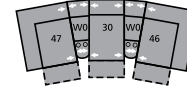

- A Seat Depth 22" / 56cm
- B Seat Height 21" / 53cm
- C Arm Height 26" / 66cm

32 Rocker Recliner  
39 Power Rocker Recliner  
39 x 40 x 39"  
99 x 102 x 99cm  
IA: 16" / 41cm

33 Swivel Rocker Recliner  
39 x 40 x 40"  
99 x 102 x 102cm  
IA: 16" / 41cm

46 RHF Recliner  
66 RHF Power Recliner  
33 x 40 x 39"  
84 x 102 x 99cm

58 Loveseat Console  
68 Power Loveseat Console  
77 x 40 x 39"  
196 x 102 x 99cm

W0 Home Theatre Wedge  
17 x 40 x 35"  
43 x 102 x 89cm

W1 Wedge 45°  
37 x 38 x 35"  
94 x 97 x 89cm

W2 Console  
13 x 40 x 35"  
33 x 102 x 89cm

Configurations measured in full recline.

M1  
154 x 66"  
391 x 168cm

MA  
106 x 106"  
269 x 269cm

MW  
164 x 76"  
417 x 193cm

MX  
121 x 70"  
307 x 178cm

MY  
161 x 74"  
409 x 188cm

MZ  
117 x 66"  
297 x 168cm