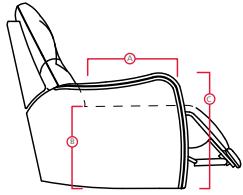

PALLISER[®]
My Home, My Style, My Way™

41049 OAKWOOD

PALLISER[®]
My Home, My Style, My Way™

DIMENSIONS SHOWN AS WIDTH X DEPTH X HEIGHT.
SPECIFICATIONS ARE CORRECT AT TIME OF PRINTING AND ARE SUBJECT TO CHANGE WITHOUT NOTICE.
LHF – LEFT HAND FACING RHF – RIGHT HAND FACING IA – INSIDE ARM TO INSIDE ARM

- A Seat Depth 20" / 51cm
- B Seat Height 20" / 51cm
- C Arm Height 23.5" / 60cm

Features

- > Back: 11 or 12 gauge sinuous springs
- > Seat: 8 gauge sinuous wire springs
- > Back filled with blown fibre
- > Chaise styling
- > Toggle power mechanism

For more information,
go to palliser.com

51 Sofa Recliner
61 Power Sofa Recliner
81 x 37 x 41"
206 x 94 x 104cm
IA: 68" / 173cm

53 Loveseat Recliner
63 Power Loveseat Recliner
59 x 37 x 41"
150 x 94 x 104cm
IA: 46" / 117cm

55 LHF Loveseat Recliner
65 LHF Power Loveseat Recliner
52 x 37 x 41"
132 x 94 x 104cm