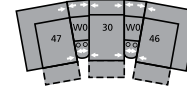

09 Corner Curve
48 x 48 x 38"
122 x 122 x 97cm

10 Armless Chair
23 x 40 x 38"
58 x 102 x 97cm

30 Armless Recliner
60 Power Armless Recliner
23 x 40 x 38"
58 x 102 x 97cm

31 Power Wallhugger Recliner
35 Wallhugger Recliner
41 x 40 x 38"
104 x 102 x 97cm
IA: 20" / 51cm

32 Rocker Recliner
39 Power Rocker Recliner
41 x 40 x 38"
104 x 102 x 97cm
IA: 20" / 51cm

33 Swivel Rocker Recliner
41 x 40 x 39"
104 x 102 x 99cm
IA: 20" / 51cm

46 RHF Recliner
66 RHF Power Recliner
32 x 40 x 38"
81 x 102 x 97cm

58 Loveseat Console
68 Power Loveseat Console
77 x 40 x 38"
196 x 102 x 97cm

W0 Home Theatre Wedge
17 x 40 x 35"
42 x 102 x 89cm

W1 Wedge 45°
37 x 38 x 35"
93 x 97 x 89cm

W2 Console
13 x 40 x 35"
33 x 102 x 89cm

Configurations measured in full recline.

M1
150 x 65"
381 x 165cm

MA
107 x 107"
272 x 272cm

MW
167 x 74"
424 x 188cm

MX
121 x 69"
307 x 175cm

MY
161 x 72"
409 x 183cm

MZ
114 x 65"
290 x 165cm