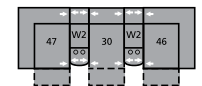

- A Seat Depth 22" / 56cm
- B Seat Height 21" / 53cm
- C Arm Height 26" / 66cm

Features

- > Back: premium elastic webbing
- > Seat: 8 gauge sinuous wire springs
- > Back filled with blown fibre
- > Chaise styling
- > Toggle power mechanism
- > Touch button for power operation

32 Rocker Recliner
39 Power Rocker Recliner
41 x 40 x 38"
104 x 102 x 97cm
IA: 20" / 51cm

33 Swivel Rocker Recliner
41 x 40 x 39"
104 x 102 x 99cm
IA: 20" / 51cm

46 RHF Recliner
66 RHF Power Recliner
32 x 40 x 38"
81 x 102 x 97cm

58 Loveseat Console
68 Power Loveseat Console
77 x 40 x 38"
196 x 102 x 97cm

W0 Home Theatre Wedge
17 x 40 x 35"
42 x 102 x 89cm

W1 Wedge 45°
37 x 38 x 35"
93 x 97 x 89cm

W2 Console
13 x 40 x 35"
33 x 102 x 89cm

Configurations measured in full recline.

M1
150 x 65"
381 x 165cm

MA
107 x 107"
272 x 272cm

MW
167 x 74"
424 x 188cm

MX
121 x 69"
307 x 175cm

MY
161 x 72"
409 x 183cm

MZ
114 x 65"
290 x 165cm