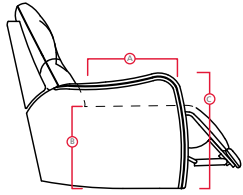

PALLISER[®]
My Home, My Style, My Way™

DIMENSIONS SHOWN AS WIDTH X DEPTH X HEIGHT.
SPECIFICATIONS ARE CORRECT AT TIME OF PRINTING AND ARE SUBJECT TO CHANGE WITHOUT NOTICE.
LHF – LEFT HAND FACING RHF – RIGHT HAND FACING IA – INSIDE ARM TO INSIDE ARM

- A Seat Depth 22" / 56cm
- B Seat Height 21" / 53cm
- C Arm Height 26" / 66cm

Features

- > Back: premium elastic webbing
- > Seat: 8 gauge sinuous wire springs
- > Back filled with blown fibre
- > Chaise styling
- > Toggle power mechanism
- > Touch button for power operation

58 Loveseat Console
68 Power Loveseat Console
77 x 40 x 38"
196 x 102 x 97cm

W0 Home Theatre Wedge
17 x 40 x 35"
42 x 102 x 89cm

W1 Wedge 45°
37 x 38 x 35"
93 x 97 x 89cm

W2 Console
13 x 40 x 35"
33 x 102 x 89cm