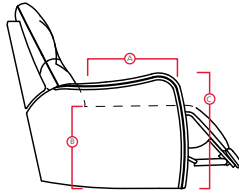

# 40040 NATIONAL

DIMENSIONS SHOWN AS WIDTH X DEPTH X HEIGHT.  
SPECIFICATIONS ARE CORRECT AT TIME OF PRINTING AND ARE SUBJECT TO CHANGE WITHOUT NOTICE.  
LHF – LEFT HAND FACING RHF – RIGHT HAND FACING IA – INSIDE ARM TO INSIDE ARM

**Features**

- > Back: 11 or 12 gauge sinuous springs
- > Seat: 8 gauge sinuous wire springs
- > Toggle power mechanism

For more information, go to [palliser.com](http://palliser.com)

- A Seat Depth 21" / 53cm
- B Seat Height 19" / 48cm
- C Arm Height 24" / 61cm

51 Sofa Recliner  
61 Power Sofa Recliner  
82 x 38 x 37"  
208 x 97 x 94cm  
IA: 69" / 175cm

53 Loveseat Recliner  
63 Power Loveseat Recliner  
59 x 38 x 37"  
150 x 97 x 94cm  
IA: 46" / 117cm

09 Corner Curve  
46 x 46 x 37"  
117 x 117 x 94cm

55 LHF Loveseat Recliner  
65 LHF Power Loveseat Recliner  
53 x 38 x 37"  
135 x 97 x 94cm