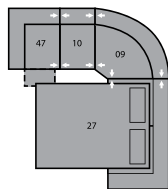

46 RHF Recliner
66 RHF Power Recliner
33 x 41 x 40"
84 x 104 x 102cm

47 LHF Recliner
67 LHF Power Recliner
33 x 41 x 40"
84 x 104 x 102cm

26 LHF Sofabed 54"
71 x 41 x 40"
180 x 104 x 102cm

27 RHF Sofabed 54"
71 x 41 x 40"
180 x 104 x 102cm

56 RHF Chaise
33 x 68 x 40"
84 x 173 x 102cm

57 LHF Chaise
33 x 68 x 40"
84 x 173 x 102cm

A0 Storage Wedge 11°
17 x 39 x 36"
43 x 99 x 91cm

A1 Storage Wedge 45°
36 x 37 x 36"
91 x 94 x 91cm

A2 Storage Console
13 x 39 x 36"
33 x 99 x 91cm

A6 Drop Down Table
14 x 40 x 40"
36 x 102 x 102cm

MA
108 x 108"
274 x 274cm

MB
107 x 122"
272 x 310cm

MD
120 x 122"
305 x 310cm

ME
164 x 76"
417 x 193cm

MF
124 x 70"
315 x 178cm

MG
164 x 74"
417 x 188cm

MH
116 x 66"
295 x 168cm

Configurations measured in full recline.