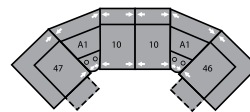

46 RHF Recliner
66 RHF Power Recliner
33 x 41 x 40"
84 x 104 x 102cm

47 LHF Recliner
67 LHF Power Recliner
33 x 41 x 40"
84 x 104 x 102cm

26 LHF Sofabed 54"
71 x 41 x 40"
180 x 104 x 102cm

27 RHF Sofabed 54"
71 x 41 x 40"
180 x 104 x 102cm

56 RHF Chaise
33 x 68 x 40"
84 x 173 x 102cm

57 LHF Chaise
33 x 68 x 40"
84 x 173 x 102cm

A0 Storage Wedge 11°
17 x 39 x 36"
43 x 99 x 91cm

A1 Storage Wedge 45°
36 x 37 x 36"
91 x 94 x 91cm

A2 Storage Console
13 x 39 x 36"
33 x 99 x 91cm

A6 Drop Down Table
14 x 40 x 40"
36 x 102 x 102cm

MA
108 x 108"
274 x 274cm

MB
107 x 122"
272 x 310cm

MD
120 x 122"
305 x 310cm

ME
164 x 76"
417 x 193cm

MF
124 x 70"
315 x 178cm

MG
164 x 74"
417 x 188cm

MH
116 x 66"
295 x 168cm

Configurations measured in full recline.