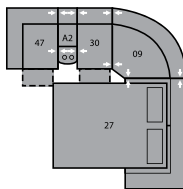

46 RHF Recliner
66 RHF Power Recliner
33 x 41 x 40"
84 x 104 x 102cm

47 LHF Recliner
67 LHF Power Recliner
33 x 41 x 40"
84 x 104 x 102cm

26 LHF Sofabed 54"
71 x 41 x 40"
180 x 104 x 102cm

27 RHF Sofabed 54"
71 x 41 x 40"
180 x 104 x 102cm

56 RHF Chaise
33 x 68 x 40"
84 x 173 x 102cm

57 LHF Chaise
33 x 68 x 40"
84 x 173 x 102cm

A0 Storage Wedge 11°
17 x 39 x 36"
43 x 99 x 91cm

A1 Storage Wedge 45°
36 x 37 x 36"
91 x 94 x 91cm

A2 Storage Console
13 x 39 x 36"
33 x 99 x 91cm

A6 Drop Down Table
14 x 40 x 40"
36 x 102 x 102cm

MA
108 x 108"
274 x 274cm

MB
107 x 122"
272 x 310cm

MD
120 x 122"
305 x 310cm

ME
164 x 76"
417 x 193cm

MF
124 x 70"
315 x 178cm

MG
164 x 74"
417 x 188cm

MH
116 x 66"
295 x 168cm

Configurations measured in full recline.