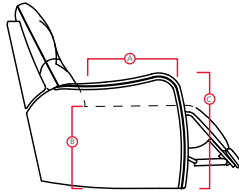

51 Sofa Recliner

41042 MYSTIQUE

Printed in Canada 11/16

PALLISER[®]
My Home, My Style, My Way™

41042 MYSTIQUE

PALLISER
My Home, My Style, My Way™

DIMENSIONS SHOWN AS WIDTH X DEPTH X HEIGHT.
SPECIFICATIONS ARE CORRECT AT TIME OF PRINTING AND ARE SUBJECT TO CHANGE WITHOUT NOTICE.
LHF – LEFT HAND FACING RHF – RIGHT HAND FACING IA – INSIDE ARM TO INSIDE ARM

- A Seat Depth 23" / 58cm
- B Seat Height 20" / 51cm
- C Arm Height 24" / 61cm

Features

- > Back: 11 or 12 gauge sinuous springs
 - > Seat: 8 gauge sinuous wire springs
 - > Back filled with blown fibre
 - > Chaise styling
 - > Toggle power mechanism
- For more information, go to palliser.com