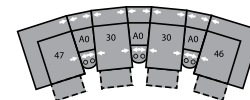

46 RHF Recliner
66 RHF Power Recliner
33 x 41 x 40"
84 x 104 x 102cm

47 LHF Recliner
67 LHF Power Recliner
33 x 41 x 40"
84 x 104 x 102cm

26 LHF Sofabed 54"
71 x 41 x 40"
180 x 104 x 102cm

27 RHF Sofabed 54"
71 x 41 x 40"
180 x 104 x 102cm

56 RHF Chaise
33 x 68 x 40"
84 x 173 x 102cm

57 LHF Chaise
33 x 68 x 40"
84 x 173 x 102cm

A0 Storage Wedge 11°
17 x 39 x 36"
43 x 99 x 91cm

A1 Storage Wedge 45°
36 x 37 x 36"
91 x 94 x 91cm

A2 Storage Console
13 x 39 x 36"
33 x 99 x 91cm

A6 Drop Down Table
14 x 40 x 40"
36 x 102 x 102cm

MA
108 x 108"
274 x 274cm

MB
107 x 122"
272 x 310cm

MD
120 x 122"
305 x 310cm

ME
164 x 76"
417 x 193cm

MF
124 x 70"
315 x 178cm

MG
164 x 74"
417 x 188cm

MH
116 x 66"
295 x 168cm

Configurations measured in full recline.