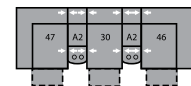

46 RHF Recliner
66 RHF Power Recliner
33 x 41 x 40"
84 x 104 x 102cm

47 LHF Recliner
67 LHF Power Recliner
33 x 41 x 40"
84 x 104 x 102cm

26 LHF Sofabed 54"
71 x 41 x 40"
180 x 104 x 102cm

27 RHF Sofabed 54"
71 x 41 x 40"
180 x 104 x 102cm

56 RHF Chaise
33 x 68 x 40"
84 x 173 x 102cm

57 LHF Chaise
33 x 68 x 40"
84 x 173 x 102cm

A0 Storage Wedge 11°
17 x 39 x 36"
43 x 99 x 91cm

A1 Storage Wedge 45°
36 x 37 x 36"
91 x 94 x 91cm

A2 Storage Console
13 x 39 x 36"
33 x 99 x 91cm

A6 Drop Down Table
14 x 40 x 40"
36 x 102 x 102cm

MA
108 x 108"
274 x 274cm

MB
107 x 122"
272 x 310cm

MD
120 x 122"
305 x 310cm

ME
164 x 76"
417 x 193cm

MF
124 x 70"
315 x 178cm

MG
164 x 74"
417 x 188cm

MH
116 x 66"
295 x 168cm

Configurations measured in full recline.