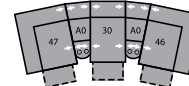

46 RHF Recliner
66 RHF Power Recliner
33 x 41 x 40"
84 x 104 x 102cm

47 LHF Recliner
67 LHF Power Recliner
33 x 41 x 40"
84 x 104 x 102cm

26 LHF Sofabed 54"
71 x 41 x 40"
180 x 104 x 102cm

27 RHF Sofabed 54"
71 x 41 x 40"
180 x 104 x 102cm

56 RHF Chaise
33 x 68 x 40"
84 x 173 x 102cm

57 LHF Chaise
33 x 68 x 40"
84 x 173 x 102cm

A0 Storage Wedge 11°
17 x 39 x 36"
43 x 99 x 91cm

A1 Storage Wedge 45°
36 x 37 x 36"
91 x 94 x 91cm

A2 Storage Console
13 x 39 x 36"
33 x 99 x 91cm

A6 Drop Down Table
14 x 40 x 40"
36 x 102 x 102cm

MA
108 x 108"
274 x 274cm

MB
107 x 122"
272 x 310cm

MD
120 x 122"
305 x 310cm

ME
164 x 76"
417 x 193cm

MF
124 x 70"
315 x 178cm

MG
164 x 74"
417 x 188cm

MH
116 x 66"
295 x 168cm

Configurations measured in full recline.