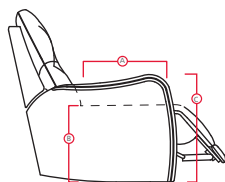

recliners

by Palliser®

36 Lift Chair

43101 MEADOW LAKE
LIFT CHAIR

Printed in Canada 03/17

PALLISER®
My Home, My Style, My Way™

43101 MEADOW LAKE

PALLISER[®]

My Home, My Style, My Way™

DIMENSIONS SHOWN AS WIDTH X DEPTH X HEIGHT.
SPECIFICATIONS ARE CORRECT AT TIME OF PRINTING AND ARE SUBJECT TO CHANGE WITHOUT NOTICE.
LHF – LEFT HAND FACING RHF – RIGHT HAND FACING IA – INSIDE ARM TO INSIDE ARM

Features

- > Back: Premium elastic webbing
- > Seat: 8 gauge sinuous wire springs
- > Chaise styling

For more information, go to palliser.com

36 Power Lift Chair
33 x 36 x 42"
84 x 91 x 107cm
IA: 21" / 53cm

- A Seat Depth 22" / 56cm
- B Seat Height 20.5" / 52cm
- C Arm Height 25.5" / 65cm