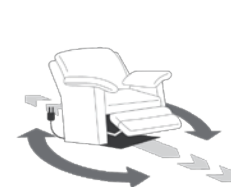

38 Power Swivel Glider Recliner
32 x 38 x 40"
81 x 97 x 102cm
IA: 19" / 49cm

39 Power Rocker Recliner
32 x 38 x 40"
81 x 97 x 102cm
IA: 19" / 49cm

71 Layflat Power Recliner
32 x 38 x 40"
81 x 97 x 102cm
IA: 19" / 49cm

RECLINER OPTIONS

31 Power Wallhugger Recliner

32 Rocker Recliner

33 Swivel Rocker Recliner

34 Swivel Glider Recliner

35 Wallhugger Recliner

36 Power Lift Recliner

38 Power Swivel Glider Recliner