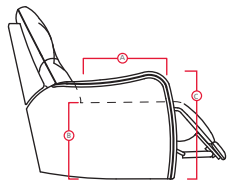

DIMENSIONS SHOWN AS WIDTH X DEPTH X HEIGHT.
SPECIFICATIONS ARE CORRECT AT TIME OF PRINTING AND ARE SUBJECT TO CHANGE WITHOUT NOTICE.
LHF – LEFT HAND FACING RHF – RIGHT HAND FACING IA – INSIDE ARM TO INSIDE ARM

- A Seat Depth 21" / 53cm
- B Seat Height 19.5" / 50cm
- C Arm Height 24.5" / 62cm

- Features**
- > Back: 11 or 12 gauge sinuous springs
 - > Seat: 8 gauge sinuous wire springs
 - > Back filled with blown fibre
 - > Chaise styling for ultimate comfort
 - > Outside handle mechanism
 - > Toggle power mechanism
- For more information,
go to palliser.com

38 Power Swivel Glider Recliner
32 x 38 x 40"
81 x 97 x 102cm
IA: 19" / 49cm

39 Power Rocker Recliner
32 x 38 x 40"
81 x 97 x 102cm
IA: 19" / 49cm

71 Layflat Power Recliner
32 x 38 x 40"
81 x 97 x 102cm
IA: 19" / 49cm