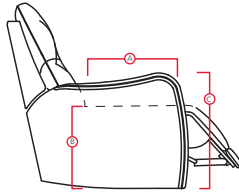

# 41027 LINCOLN

DIMENSIONS SHOWN AS WIDTH X DEPTH X HEIGHT.  
SPECIFICATIONS ARE CORRECT AT TIME OF PRINTING AND ARE SUBJECT TO CHANGE WITHOUT NOTICE.  
LHF – LEFT HAND FACING RHF – RIGHT HAND FACING IA – INSIDE ARM TO INSIDE ARM

- A Seat Depth 23" / 58cm
- B Seat Height 20" / 51cm
- C Arm Height 25" / 64cm

**Features**

- > Back: 11 or 12 gauge sinuous springs
- > Seat: 8 gauge sinuous wire springs
- > Back filled with blown fibre
- > Chaise styling
- > Toggle power mechanism

53 Loveseat Recliner  
63 Power Loveseat Recliner  
66 x 41 x 41"  
168 x 104 x 104cm  
IA: 45" / 114cm

58 Loveseat Console  
68 Power Loveseat Console  
77 x 41 x 41"  
196 x 104 x 104cm

75 Sofa Recliner (2 over 2)  
5P Power Sofa Recliner  
(2 over 2)  
82 x 41 x 41"  
208 x 104 x 104cm  
IA: 62" / 157cm