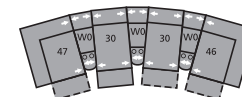

32 Rocker Recliner  
39 Power Rocker Recliner  
42 x 39 x 39"  
107 x 99 x 99cm  
IA: 22" / 56cm

33 Swivel Rocker Recliner  
42 x 39 x 40"  
107 x 99 x 102cm  
IA: 22" / 56cm

46 RHF Recliner  
66 RHF Power Recliner  
33 x 39 x 39"  
84 x 99 x 99cm

47 LHF Recliner  
67 LHF Power Recliner  
33 x 39 x 39"  
84 x 99 x 99cm

51 Sofa Recliner  
61 Power Sofa Recliner  
90 x 39 x 39"  
229 x 99 x 99cm  
IA: 69" / 175cm

53 Loveseat Recliner  
63 Power Loveseat Recliner  
68 x 39 x 39"  
173 x 99 x 99cm  
IA: 48" / 122cm

58 Loveseat Console  
68 Power Loveseat Console  
79 x 39 x 39"  
201 x 99 x 99cm

W0 Home Theatre Wedge  
17 x 40 x 35"  
43 x 102 x 89cm

W1 Wedge 45°  
37 x 38 x 35"  
94 x 97 x 89cm

W2 Console  
13 x 40 x 35"  
33 x 102 x 89cm

Configurations measured in full recline.

M1  
152 x 66"  
386 x 168cm

MA  
106 x 106"  
269 x 269cm

MW  
164 x 77"  
417 x 196cm

MX  
122 x 70"  
310 x 178cm

MY  
161 x 74"  
409 x 188cm

MZ  
116 x 66"  
295 x 168cm