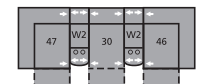

32 Rocker Recliner  
39 Power Rocker Recliner  
42 x 39 x 39"  
107 x 99 x 99cm  
IA: 22" / 56cm

33 Swivel Rocker Recliner  
42 x 39 x 40"  
107 x 99 x 102cm  
IA: 22" / 56cm

46 RHF Recliner  
66 RHF Power Recliner  
33 x 39 x 39"  
84 x 99 x 99cm

47 LHF Recliner  
67 LHF Power Recliner  
33 x 39 x 39"  
84 x 99 x 99cm

51 Sofa Recliner  
61 Power Sofa Recliner  
90 x 39 x 39"  
229 x 99 x 99cm  
IA: 69" / 175cm

53 Loveseat Recliner  
63 Power Loveseat Recliner  
68 x 39 x 39"  
173 x 99 x 99cm  
IA: 48" / 122cm

58 Loveseat Console  
68 Power Loveseat Console  
79 x 39 x 39"  
201 x 99 x 99cm

W0 Home Theatre Wedge  
17 x 40 x 35"  
43 x 102 x 89cm

W1 Wedge 45°  
37 x 38 x 35"  
94 x 97 x 89cm

W2 Console  
13 x 40 x 35"  
33 x 102 x 89cm

Configurations measured in full recline.

M1  
152 x 66"  
386 x 168cm

MA  
106 x 106"  
269 x 269cm

MW  
164 x 77"  
417 x 196cm

MX  
122 x 70"  
310 x 178cm

MY  
161 x 74"  
409 x 188cm

MZ  
116 x 66"  
295 x 168cm