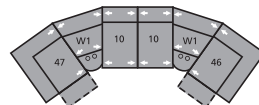

32 Rocker Recliner  
39 Power Rocker Recliner  
42 x 39 x 39"  
107 x 99 x 99cm  
IA: 22" / 56cm

33 Swivel Rocker Recliner  
42 x 39 x 40"  
107 x 99 x 102cm  
IA: 22" / 56cm

46 RHF Recliner  
66 RHF Power Recliner  
33 x 39 x 39"  
84 x 99 x 99cm

47 LHF Recliner  
67 LHF Power Recliner  
33 x 39 x 39"  
84 x 99 x 99cm

51 Sofa Recliner  
61 Power Sofa Recliner  
90 x 39 x 39"  
229 x 99 x 99cm  
IA: 69" / 175cm

53 Loveseat Recliner  
63 Power Loveseat Recliner  
68 x 39 x 39"  
173 x 99 x 99cm  
IA: 48" / 122cm

58 Loveseat Console  
68 Power Loveseat Console  
79 x 39 x 39"  
201 x 99 x 99cm

W0 Home Theatre Wedge  
17 x 40 x 35"  
43 x 102 x 89cm

W1 Wedge 45°  
37 x 38 x 35"  
94 x 97 x 89cm

W2 Console  
13 x 40 x 35"  
33 x 102 x 89cm

Configurations measured in full recline.

M1  
152 x 66"  
386 x 168cm

MA  
106 x 106"  
269 x 269cm

MW  
164 x 77"  
417 x 196cm

MX  
122 x 70"  
310 x 178cm

MY  
161 x 74"  
409 x 188cm

MZ  
116 x 66"  
295 x 168cm