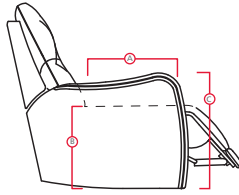

# 41044 LEASIDE

**PALLISER**<sup>®</sup>  
My Home, My Style, My Way™

DIMENSIONS SHOWN AS WIDTH X DEPTH X HEIGHT.  
SPECIFICATIONS ARE CORRECT AT TIME OF PRINTING AND ARE SUBJECT TO CHANGE WITHOUT NOTICE.  
LHF – LEFT HAND FACING RHF – RIGHT HAND FACING IA – INSIDE ARM TO INSIDE ARM