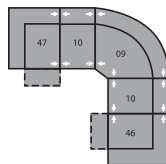

32 Rocker Recliner  
39 Power Rocker Recliner  
42 x 39 x 39"  
107 x 99 x 99cm  
IA: 22" / 56cm

33 Swivel Rocker Recliner  
42 x 39 x 40"  
107 x 99 x 102cm  
IA: 22" / 56cm

46 RHF Recliner  
66 RHF Power Recliner  
33 x 39 x 39"  
84 x 99 x 99cm

47 LHF Recliner  
67 LHF Power Recliner  
33 x 39 x 39"  
84 x 99 x 99cm

51 Sofa Recliner  
61 Power Sofa Recliner  
90 x 39 x 39"  
229 x 99 x 99cm  
IA: 69" / 175cm

53 Loveseat Recliner  
63 Power Loveseat Recliner  
68 x 39 x 39"  
173 x 99 x 99cm  
IA: 48" / 122cm

58 Loveseat Console  
68 Power Loveseat Console  
79 x 39 x 39"  
201 x 99 x 99cm

W0 Home Theatre Wedge  
17 x 40 x 35"  
43 x 102 x 89cm

W1 Wedge 45°  
37 x 38 x 35"  
94 x 97 x 89cm

W2 Console  
13 x 40 x 35"  
33 x 102 x 89cm

Configurations measured in full recline.

M1  
152 x 66"  
386 x 168cm

MA  
106 x 106"  
269 x 269cm

MW  
164 x 77"  
417 x 196cm

MX  
122 x 70"  
310 x 178cm

MY  
161 x 74"  
409 x 188cm

MZ  
116 x 66"  
295 x 168cm