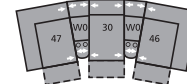

32 Rocker Recliner  
39 Power Rocker Recliner  
42 x 39 x 39"  
107 x 99 x 99cm  
IA: 22" / 56cm

33 Swivel Rocker Recliner  
42 x 39 x 40"  
107 x 99 x 102cm  
IA: 22" / 56cm

46 RHF Recliner  
66 RHF Power Recliner  
33 x 39 x 39"  
84 x 99 x 99cm

47 LHF Recliner  
67 LHF Power Recliner  
33 x 39 x 39"  
84 x 99 x 99cm

51 Sofa Recliner  
61 Power Sofa Recliner  
90 x 39 x 39"  
229 x 99 x 99cm  
IA: 69" / 175cm

53 Loveseat Recliner  
63 Power Loveseat Recliner  
68 x 39 x 39"  
173 x 99 x 99cm  
IA: 48" / 122cm

58 Loveseat Console  
68 Power Loveseat Console  
79 x 39 x 39"  
201 x 99 x 99cm

W0 Home Theatre Wedge  
17 x 40 x 35"  
43 x 102 x 89cm

W1 Wedge 45°  
37 x 38 x 35"  
94 x 97 x 89cm

W2 Console  
13 x 40 x 35"  
33 x 102 x 89cm

Configurations measured in full recline.

M1  
152 x 66"  
386 x 168cm

MA  
106 x 106"  
269 x 269cm

MW  
164 x 77"  
417 x 196cm

MX  
122 x 70"  
310 x 178cm

MY  
161 x 74"  
409 x 188cm

MZ  
116 x 66"  
295 x 168cm