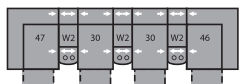

32 Rocker Recliner  
39 Power Rocker Recliner  
42 x 39 x 39"  
107 x 99 x 99cm  
IA: 22" / 56cm

33 Swivel Rocker Recliner  
42 x 39 x 40"  
107 x 99 x 102cm  
IA: 22" / 56cm

46 RHF Recliner  
66 RHF Power Recliner  
33 x 39 x 39"  
84 x 99 x 99cm

47 LHF Recliner  
67 LHF Power Recliner  
33 x 39 x 39"  
84 x 99 x 99cm

51 Sofa Recliner  
61 Power Sofa Recliner  
90 x 39 x 39"  
229 x 99 x 99cm  
IA: 69" / 175cm

53 Loveseat Recliner  
63 Power Loveseat Recliner  
68 x 39 x 39"  
173 x 99 x 99cm  
IA: 48" / 122cm

58 Loveseat Console  
68 Power Loveseat Console  
79 x 39 x 39"  
201 x 99 x 99cm

W0 Home Theatre Wedge  
17 x 40 x 35"  
43 x 102 x 89cm

W1 Wedge 45°  
37 x 38 x 35"  
94 x 97 x 89cm

W2 Console  
13 x 40 x 35"  
33 x 102 x 89cm

Configurations measured in full recline.

M1  
152 x 66"  
386 x 168cm

MA  
106 x 106"  
269 x 269cm

MW  
164 x 77"  
417 x 196cm

MX  
122 x 70"  
310 x 178cm

MY  
161 x 74"  
409 x 188cm

MZ  
116 x 66"  
295 x 168cm