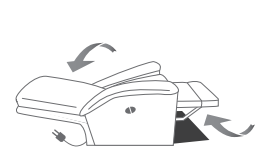

39 Power Rocker Recliner
32 x 38 x 42"
81 x 97 x 107cm
IA: 21" / 53cm

71 Layflat Power Recliner
32 x 38 x 42"
81 x 97 x 107cm
IA: 21" / 53cm

RECLINER OPTIONS

31 Power Wallhugger Recliner

32 Rocker Recliner

33 Swivel Rocker Recliner

34 Swivel Glider Recliner

35 Wallhugger Recliner

38 Power Swivel Glider Recliner

39 Power Rocker Recliner

71 Power Layflat Recliner