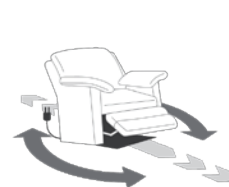

- A Seat Depth 22" / 56cm
- B Seat Height 21.5" / 55cm
- C Arm Height 25.5" / 65cm

Features

- > Back: 11 or 12 gauge sinuous springs
- > Seat: 8 gauge sinuous wire springs
- > Back filled with blown fibre
- > Chaise styling
- > Outside handle mechanism
- > Toggle power mechanism

34 Swivel Glider Recliner
32 x 38 x 42"
81 x 97 x 107cm
IA: 21" / 53cm

35 Wallhugger Recliner
32 x 38 x 42"
81 x 97 x 107cm
IA: 21" / 53cm

38 Power Swivel Rocker Recliner
32 x 38 x 42"
81 x 97 x 107cm
IA: 21" / 53cm

39 Power Rocker Recliner
32 x 38 x 42"
81 x 97 x 107cm
IA: 21" / 53cm

71 Layflat Power Recliner
32 x 38 x 42"
81 x 97 x 107cm
IA: 21" / 53cm

RECLINER OPTIONS

31 Power Wallhugger Recliner

32 Rocker Recliner

33 Swivel Rocker Recliner

34 Swivel Glider Recliner

35 Wallhugger Recliner

38 Power Swivel Glider Recliner

39 Power Rocker Recliner

71 Power Layflat Recliner