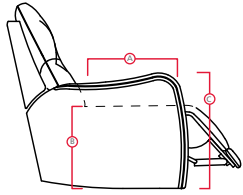

# Innovations

67 LHF Power Recliner / 10 Armless Chair / 09 Corner Curve / 10 Armless Chair / 66 RHF Power Recliner

31 Wallhugger Recliner

61 Sofa Recliner

41033 HARROW

Printed in Canada 11/16

**PALLISER**<sup>®</sup>  
My Home, My Style, My Way™

# 41033 HARROW

**PALLISER®**  
My Home, My Style, My Way™

DIMENSIONS SHOWN AS WIDTH X DEPTH X HEIGHT.  
SPECIFICATIONS ARE CORRECT AT TIME OF PRINTING AND ARE SUBJECT TO CHANGE WITHOUT NOTICE.  
LHF – LEFT HAND FACING RHF – RIGHT HAND FACING IA – INSIDE ARM TO INSIDE ARM

- A Seat Depth 21.5" / 55cm
- B Seat Height 19.5" / 50cm
- C Arm Height 23.5" / 60cm