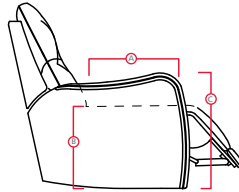

51 Sofa Recliner

41110 HARLOW

Printed in Canada 11/16

PALLISER[®]
My Home, My Style, My Way™

41110 HARLOW

PALLISER[®]
My Home, My Style, My Way™

DIMENSIONS SHOWN AS WIDTH X DEPTH X HEIGHT.
SPECIFICATIONS ARE CORRECT AT TIME OF PRINTING AND ARE SUBJECT TO CHANGE WITHOUT NOTICE.
LHF – LEFT HAND FACING RHF – RIGHT HAND FACING IA – INSIDE ARM TO INSIDE ARM

- (A) Seat Depth 21" / 53cm
- (B) Seat Height 19" / 48cm
- (C) Arm Height 24" / 61cm

Features

- > Back: 11 or 12 gauge sinuous springs
- > Seat: 8 gauge sinuous wire springs
- > Back filled with blown fibre
- > Chaise styling
- > Outside handle mechanism
- > Toggle power mechanism