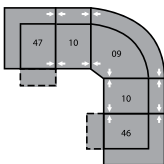

27 RHF Sofabed 54"
67 x 39 x 40"
170 x 99 x 102cm

31 Power Wallhugger Recliner
35 Wallhugger Recliner
36 x 39 x 40"
91 x 99 x 102cm

32 Rocker Recliner
39 Power Rocker Recliner
36 x 39 x 40"
91 x 99 x 102cm

33 Swivel Rocker Recliner
36 x 39 x 41"
91 x 99 x 104cm

46 RHF Recliner
66 RHF Power Recliner
30 x 39 x 40"
76 x 99 x 102cm

47 LHF Recliner
67 LHF Power Recliner
30 x 39 x 40"
76 x 99 x 102cm

A0 Storage Wedge 11°
17 x 39 x 36"
43 x 99 x 91cm

A1 Storage Wedge 45°
36 x 37 x 36"
91 x 94 x 91cm

A2 Storage Console
13 x 39 x 36"
33 x 99 x 91cm

MA
106 x 106"
269 x 269cm

MB
101 x 119"
256 x 302cm

MD
114 x 119"
289 x 302cm

ME
161 x 77"
409 x 197cm

MF
115 x 74"
292 x 188cm

MG
155 x 79"
394 x 201cm

MH
110 x 69"
279 x 175cm

Configurations measured in full recline.