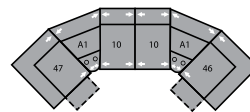

27 RHF Sofabed 54"
67 x 39 x 40"
170 x 99 x 102cm

31 Power Wallhugger Recliner
35 Wallhugger Recliner
36 x 39 x 40"
91 x 99 x 102cm

32 Rocker Recliner
39 Power Rocker Recliner
36 x 39 x 40"
91 x 99 x 102cm

33 Swivel Rocker Recliner
36 x 39 x 41"
91 x 99 x 104cm

46 RHF Recliner
66 RHF Power Recliner
30 x 39 x 40"
76 x 99 x 102cm

47 LHF Recliner
67 LHF Power Recliner
30 x 39 x 40"
76 x 99 x 102cm

A0 Storage Wedge 11°
17 x 39 x 36"
43 x 99 x 91cm

A1 Storage Wedge 45°
36 x 37 x 36"
91 x 94 x 91cm

A2 Storage Console
13 x 39 x 36"
33 x 99 x 91cm

MA
106 x 106"
269 x 269cm

MB
101 x 119"
256 x 302cm

MD
114 x 119"
289 x 302cm

ME
161 x 77"
409 x 197cm

MF
115 x 74"
292 x 188cm

MG
155 x 79"
394 x 201cm

MH
110 x 69"
279 x 175cm

Configurations measured in full recline.