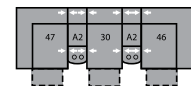

27 RHF Sofabed 54"
67 x 39 x 40"
170 x 99 x 102cm

31 Power Wallhugger Recliner
35 Wallhugger Recliner
36 x 39 x 40"
91 x 99 x 102cm

32 Rocker Recliner
39 Power Rocker Recliner
36 x 39 x 40"
91 x 99 x 102cm

33 Swivel Rocker Recliner
36 x 39 x 41"
91 x 99 x 104cm

46 RHF Recliner
66 RHF Power Recliner
30 x 39 x 40"
76 x 99 x 102cm

47 LHF Recliner
67 LHF Power Recliner
30 x 39 x 40"
76 x 99 x 102cm

A0 Storage Wedge 11°
17 x 39 x 36"
43 x 99 x 91cm

A1 Storage Wedge 45°
36 x 37 x 36"
91 x 94 x 91cm

A2 Storage Console
13 x 39 x 36"
33 x 99 x 91cm

MA
106 x 106"
269 x 269cm

MB
101 x 119"
256 x 302cm

MD
114 x 119"
289 x 302cm

ME
161 x 77"
409 x 197cm

MF
115 x 74"
292 x 188cm

MG
155 x 79"
394 x 201cm

MH
110 x 69"
279 x 175cm

Configurations measured in full recline.