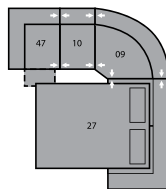

27 RHF Sofabed 54"
67 x 39 x 40"
170 x 99 x 102cm

31 Power Wallhugger Recliner
35 Wallhugger Recliner
36 x 39 x 40"
91 x 99 x 102cm

32 Rocker Recliner
39 Power Rocker Recliner
36 x 39 x 40"
91 x 99 x 102cm

33 Swivel Rocker Recliner
36 x 39 x 41"
91 x 99 x 104cm

46 RHF Recliner
66 RHF Power Recliner
30 x 39 x 40"
76 x 99 x 102cm

47 LHF Recliner
67 LHF Power Recliner
30 x 39 x 40"
76 x 99 x 102cm

A0 Storage Wedge 11°
17 x 39 x 36"
43 x 99 x 91cm

A1 Storage Wedge 45°
36 x 37 x 36"
91 x 94 x 91cm

A2 Storage Console
13 x 39 x 36"
33 x 99 x 91cm

MA
106 x 106"
269 x 269cm

MB
101 x 119"
256 x 302cm

MD
114 x 119"
289 x 302cm

ME
161 x 77"
409 x 197cm

MF
115 x 74"
292 x 188cm

MG
155 x 79"
394 x 201cm

MH
110 x 69"
279 x 175cm

Configurations measured in full recline.