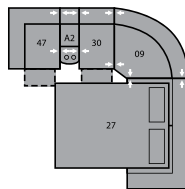

27 RHF Sofabed 54"
67 x 39 x 40"
170 x 99 x 102cm

31 Power Wallhugger Recliner
35 Wallhugger Recliner
36 x 39 x 40"
91 x 99 x 102cm

32 Rocker Recliner
39 Power Rocker Recliner
36 x 39 x 40"
91 x 99 x 102cm

33 Swivel Rocker Recliner
36 x 39 x 41"
91 x 99 x 104cm

46 RHF Recliner
66 RHF Power Recliner
30 x 39 x 40"
76 x 99 x 102cm

47 LHF Recliner
67 LHF Power Recliner
30 x 39 x 40"
76 x 99 x 102cm

A0 Storage Wedge 11°
17 x 39 x 36"
43 x 99 x 91cm

A1 Storage Wedge 45°
36 x 37 x 36"
91 x 94 x 91cm

A2 Storage Console
13 x 39 x 36"
33 x 99 x 91cm

MA
106 x 106"
269 x 269cm

MB
101 x 119"
256 x 302cm

MD
114 x 119"
289 x 302cm

ME
161 x 77"
409 x 197cm

MF
115 x 74"
292 x 188cm

MG
155 x 79"
394 x 201cm

MH
110 x 69"
279 x 175cm

Configurations measured in full recline.