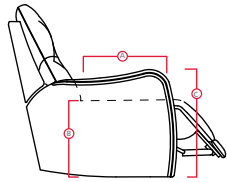

# 43007 GRADY

**PALLISER**<sup>®</sup>  
My Home, My Style, My Way™

DIMENSIONS SHOWN AS WIDTH X DEPTH X HEIGHT.  
SPECIFICATIONS ARE CORRECT AT TIME OF PRINTING AND ARE SUBJECT TO CHANGE WITHOUT NOTICE.  
LHF – LEFT HAND FACING RHF – RIGHT HAND FACING IA – INSIDE ARM TO INSIDE ARM

- A Seat Depth 23" / 58cm
- B Seat Height 20" / 51cm
- C Arm Height 25" / 64cm

**Features**

- > Back: 11 or 12 gauge sinuous springs
- > Seat: 8 gauge sinuous wire springs
- > Back filled with blown fibre
- > Chaise styling
- > Outside handle mechanism
- > Toggle power mechanism

36 Power Lift Recliner  
36 x 39 x 40"  
91 x 99 x 102cm  
IA: 18" / 46cm

38 Power Swivel Glider Recliner  
36 x 39 x 40"  
91 x 99 x 102cm  
IA: 18" / 46cm

39 Power Rocker Recliner  
36 x 39 x 40"  
91 x 99 x 102cm  
IA: 18" / 46cm

71 Layflat Power Recliner  
36 x 39 x 40"  
91 x 99 x 102cm  
IA: 18" / 46cm