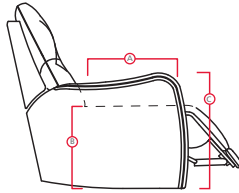

Printed in Canada 02/17

PALLISER®
My Home, My Style, My Way™

41030 GLENLAWN

PALLISER®
My Home, My Style, My Way™

DIMENSIONS SHOWN AS WIDTH X DEPTH X HEIGHT.
SPECIFICATIONS ARE CORRECT AT TIME OF PRINTING AND ARE SUBJECT TO CHANGE WITHOUT NOTICE.
LHF – LEFT HAND FACING RHF – RIGHT HAND FACING IA – INSIDE ARM TO INSIDE ARM

- A Seat Depth 22" / 56cm
- B Seat Height 21" / 53cm
- C Arm Height 26" / 66cm

Features

- > Back: premium elastic webbing
- > Seat: 8 gauge sinuous wire springs
- > Back filled with blown fibre
- > Chaise styling
- > Toggle power mechanism
- > Touch button for power operation