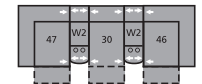

- A Seat Depth 22" / 56cm
- B Seat Height 21" / 53cm
- C Arm Height 26" / 66cm

Features

- > Back: premium elastic webbing
- > Seat: 8 gauge sinuous wire springs
- > Back filled with blown fibre
- > Chaise styling
- > Toggle power mechanism
- > Touch button for power operation

32 Rocker Recliner
39 Power Rocker Recliner
41 x 40 x 40"
104 x 102 x 102cm
IA: 23" / 58cm

33 Swivel Rocker Recliner
41 x 40 x 41"
104 x 102 x 104cm
IA: 23" / 58cm

46 RHF Recliner
66 RHF Power Recliner
33 x 40 x 40"
84 x 102 x 102cm

58 Loveseat Console
68 Power Loveseat Console
77 x 40 x 40"
196 x 102 x 102cm

W0 Home Theatre Wedge
17 x 40 x 35"
43 x 102 x 89cm

W1 Wedge 45°
37 x 38 x 35"
94 x 97 x 89cm

W2 Console
13 x 40 x 35"
33 x 102 x 89cm

Configurations measured in full recline.

M1
152 x 65"
386 x 165cm

MA
109 x 109"
277 x 277cm

MW
169 x 74"
429 x 188cm

MX
122 x 69"
310 x 175cm

MY
162 x 72"
411 x 183cm

MZ
115 x 65"
292 x 165cm