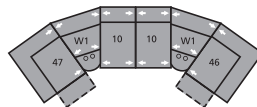

32 Rocker Recliner
39 Power Rocker Recliner
41 x 40 x 40"
104 x 102 x 102cm
IA: 23" / 58cm

33 Swivel Rocker Recliner
41 x 40 x 41"
104 x 102 x 104cm
IA: 23" / 58cm

46 RHF Recliner
66 RHF Power Recliner
33 x 40 x 40"
84 x 102 x 102cm

47 LHF Recliner
67 LHF Power Recliner
33 x 40 x 40"
84 x 102 x 102cm

51 Sofa Recliner
61 Power Sofa Recliner
87 x 40 x 40"
221 x 102 x 102cm
IA: 69" / 175cm

53 Loveseat Recliner
63 Power Loveseat Recliner
66 x 40 x 40"
168 x 102 x 102cm
IA: 46" / 117cm

58 Loveseat Console
68 Power Loveseat Console
77 x 40 x 40"
196 x 102 x 102cm

W0 Home Theatre Wedge
17 x 40 x 35"
43 x 102 x 89cm

W1 Wedge 45°
37 x 38 x 35"
94 x 97 x 89cm

W2 Console
13 x 40 x 35"
33 x 102 x 89cm

Configurations measured in full recline.

M1
152 x 65"
386 x 165cm

MA
109 x 109"
277 x 277cm

MW
169 x 74"
429 x 188cm

MX
122 x 69"
310 x 175cm

MY
162 x 72"
411 x 183cm

MZ
115 x 65"
292 x 165cm