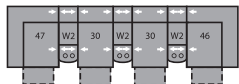

32 Rocker Recliner
39 Power Rocker Recliner
41 x 40 x 40"
104 x 102 x 102cm
IA: 23" / 58cm

33 Swivel Rocker Recliner
41 x 40 x 41"
104 x 102 x 104cm
IA: 23" / 58cm

46 RHF Recliner
66 RHF Power Recliner
33 x 40 x 40"
84 x 102 x 102cm

47 LHF Recliner
67 LHF Power Recliner
33 x 40 x 40"
84 x 102 x 102cm

51 Sofa Recliner
61 Power Sofa Recliner
87 x 40 x 40"
221 x 102 x 102cm
IA: 69" / 175cm

53 Loveseat Recliner
63 Power Loveseat Recliner
66 x 40 x 40"
168 x 102 x 102cm
IA: 46" / 117cm

58 Loveseat Console
68 Power Loveseat Console
77 x 40 x 40"
196 x 102 x 102cm

W0 Home Theatre Wedge
17 x 40 x 35"
43 x 102 x 89cm

W1 Wedge 45°
37 x 38 x 35"
94 x 97 x 89cm

W2 Console
13 x 40 x 35"
33 x 102 x 89cm

Configurations measured in full recline.

M1
152 x 65"
386 x 165cm

MA
109 x 109"
277 x 277cm

MW
169 x 74"
429 x 188cm

MX
122 x 69"
310 x 175cm

MY
162 x 72"
411 x 183cm

MZ
115 x 65"
292 x 165cm