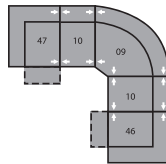

32 Rocker Recliner
39 Power Rocker Recliner
41 x 40 x 40"
104 x 102 x 102cm
IA: 23" / 58cm

33 Swivel Rocker Recliner
41 x 40 x 41"
104 x 102 x 104cm
IA: 23" / 58cm

46 RHF Recliner
66 RHF Power Recliner
33 x 40 x 40"
84 x 102 x 102cm

47 LHF Recliner
67 LHF Power Recliner
33 x 40 x 40"
84 x 102 x 102cm

51 Sofa Recliner
61 Power Sofa Recliner
87 x 40 x 40"
221 x 102 x 102cm
IA: 69" / 175cm

53 Loveseat Recliner
63 Power Loveseat Recliner
66 x 40 x 40"
168 x 102 x 102cm
IA: 46" / 117cm

58 Loveseat Console
68 Power Loveseat Console
77 x 40 x 40"
196 x 102 x 102cm

W0 Home Theatre Wedge
17 x 40 x 35"
43 x 102 x 89cm

W1 Wedge 45°
37 x 38 x 35"
94 x 97 x 89cm

W2 Console
13 x 40 x 35"
33 x 102 x 89cm

Configurations measured in full recline.

M1
152 x 65"
386 x 165cm

MA
109 x 109"
277 x 277cm

MW
169 x 74"
429 x 188cm

MX
122 x 69"
310 x 175cm

MY
162 x 72"
411 x 183cm

MZ
115 x 65"
292 x 165cm